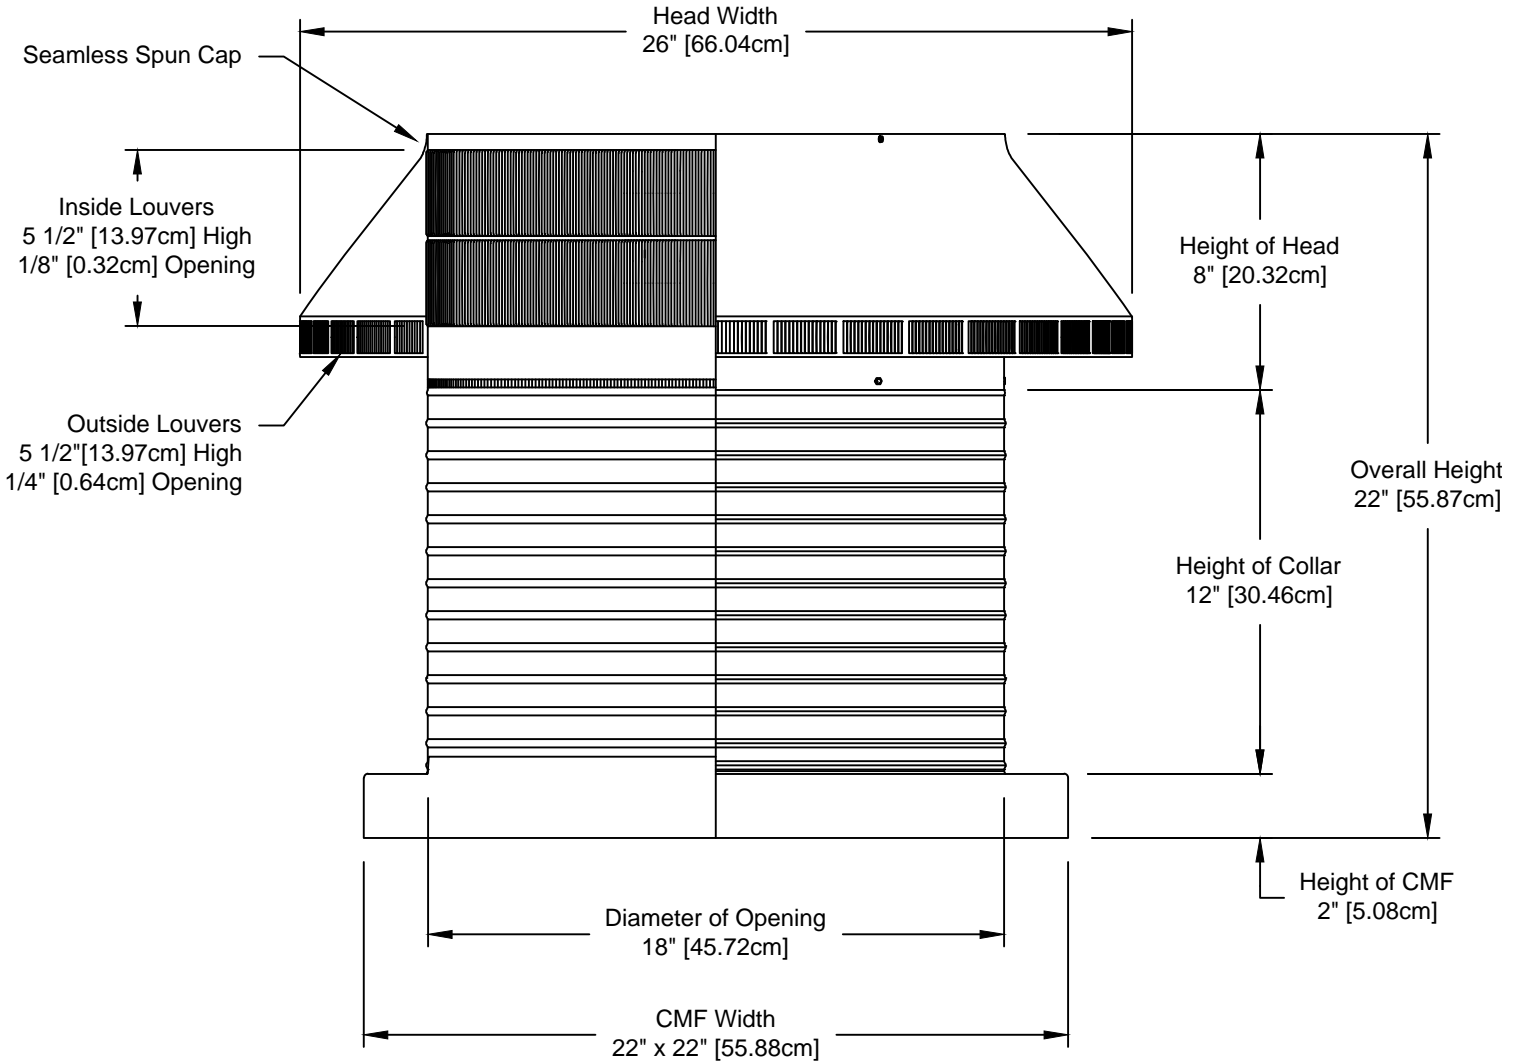

Pop Vent: Model PV-18-C12-CMF

18" Diameter with 12" Collar and Curb Mount Flange [CMF]

- All Aluminum construction will never rust
- Exhausts air like a turbine with no moving parts
- No snow or rain infiltration
- low profile- does not need to be removed for high winds
- Tested to 200 mph

Net free area		Application per. sq. ft. [meters]	
square inches [cm]	square foot [meters]	1/150	1/300
254 [645]	1.76 [0.54]	525 [160.02]	1,050 [320.04]

Active Ventilation Products, Inc.

311 First Street, Newburgh, NY 12550-4857