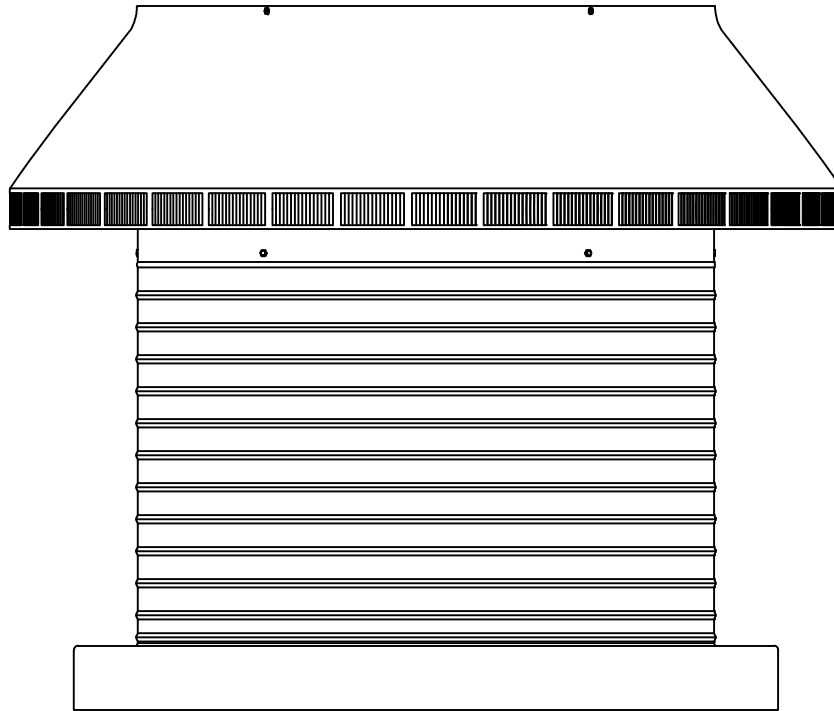

Pop Vent: Model PV-18-C12-CMF

18" Diameter with 12" Collar and Curb Mount Flange [CMF]

- All Aluminum construction will never rust
- Exhausts air like a turbine with no moving parts
- No snow or rain infiltration
- low profile- does not need to be removed for high winds
- Tested to 200 mph

Net free area		Application per. sq. ft. [meters]	
square inches [cm]	square foot [meters]	1/150	1/300
254 [645]	1.76 [0.54]	525 [160.02]	1,050 [320.04]

Active Ventilation Products, Inc.

311 First Street, Newburgh, NY 12550-4857