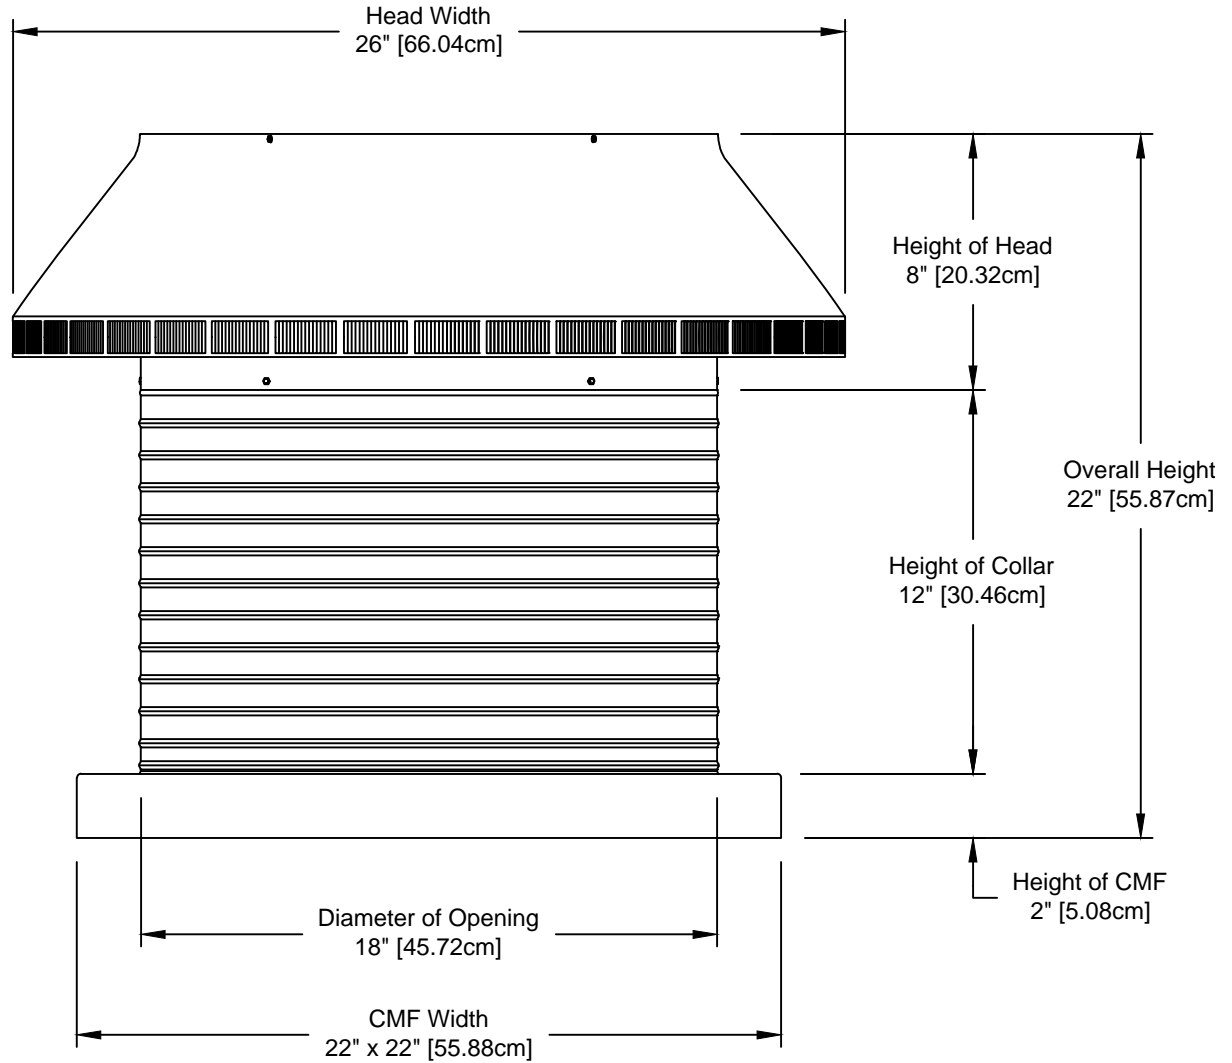

Pop Vent: Model PV-18-C12-CMF

18" Diameter with 12" Collar and Curb Mount Flange [CMF]

- All Aluminum construction will never rust
- Exhausts air like a turbine with no moving parts
- No snow or rain infiltration
- low profile- does not need to be removed for high winds
- Tested to 200 mph

Net free area		Application per. sq. ft. [meters]	
square inches [cm]	square foot [meters]		
254 [645]	1.76 [0.54]	1/150	1/300
		525 [160.02]	1,050 [320.04]

Active Ventilation Products, Inc.

311 First Street, Newburgh, NY 12550-4857