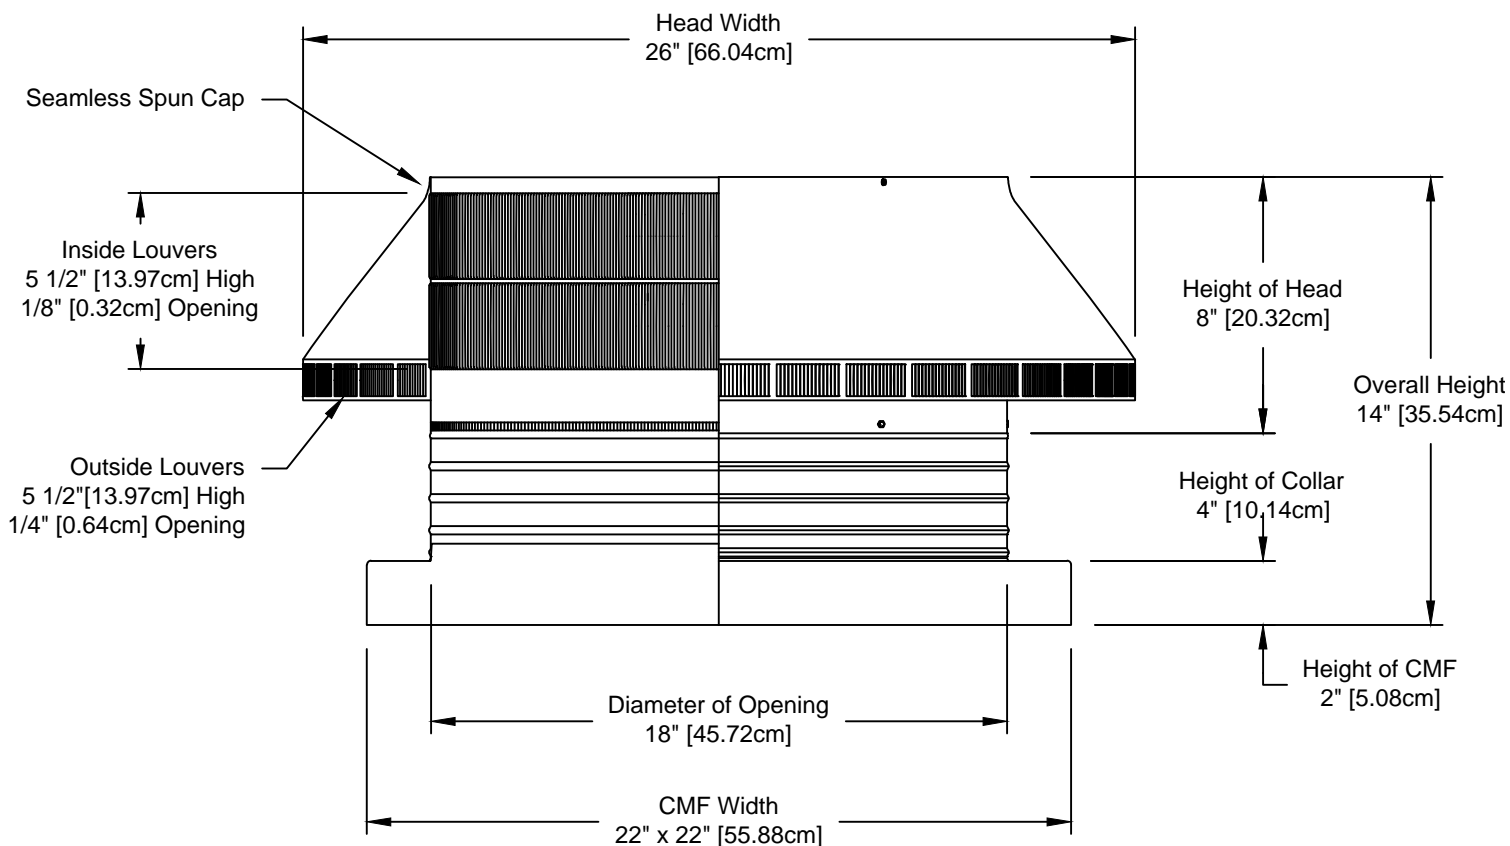

## Pop Vent: Model PV-18-C4-CMF

### 18" Diameter with 4" Collar and Curb Mount Flange [CMF]

- All Aluminum construction will never rust
- Exhausts air like a turbine with no moving parts
- No snow or rain infiltration
- low profile- does not need to be removed for high winds
- Tested to 200 mph

| Net free area      |                      | Application per. sq. ft. [meters] |                |
|--------------------|----------------------|-----------------------------------|----------------|
| square inches [cm] | square foot [meters] | 1/150                             | 1/300          |
| 254 [645]          | 1.76 [0.54]          | 525 [160.02]                      | 1,050 [320.04] |