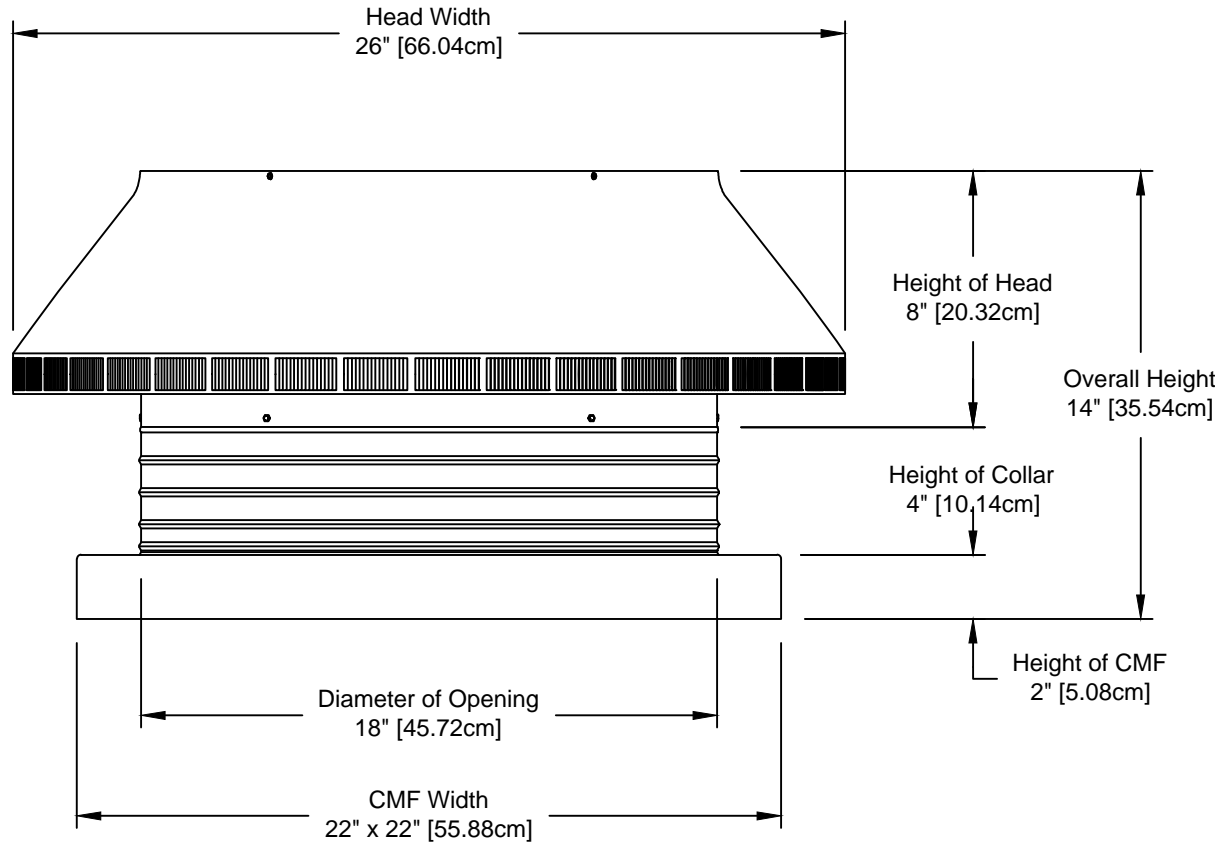

## Pop Vent: Model PV-18-C4-CMF

### 18" Diameter with 4" Collar and Curb Mount Flange [CMF]

- All Aluminum construction will never rust
- Exhausts air like a turbine with no moving parts
- No snow or rain infiltration
- low profile- does not need to be removed for high winds
- Tested to 200 mph

<b>Net free area</b>		<b>Application per. sq. ft. [meters]</b>	
square inches [cm]	square foot [meters]		
254 [645]	1.76 [0.54]	1/150	1/300
		525 [160.02]	1,050 [320.04]