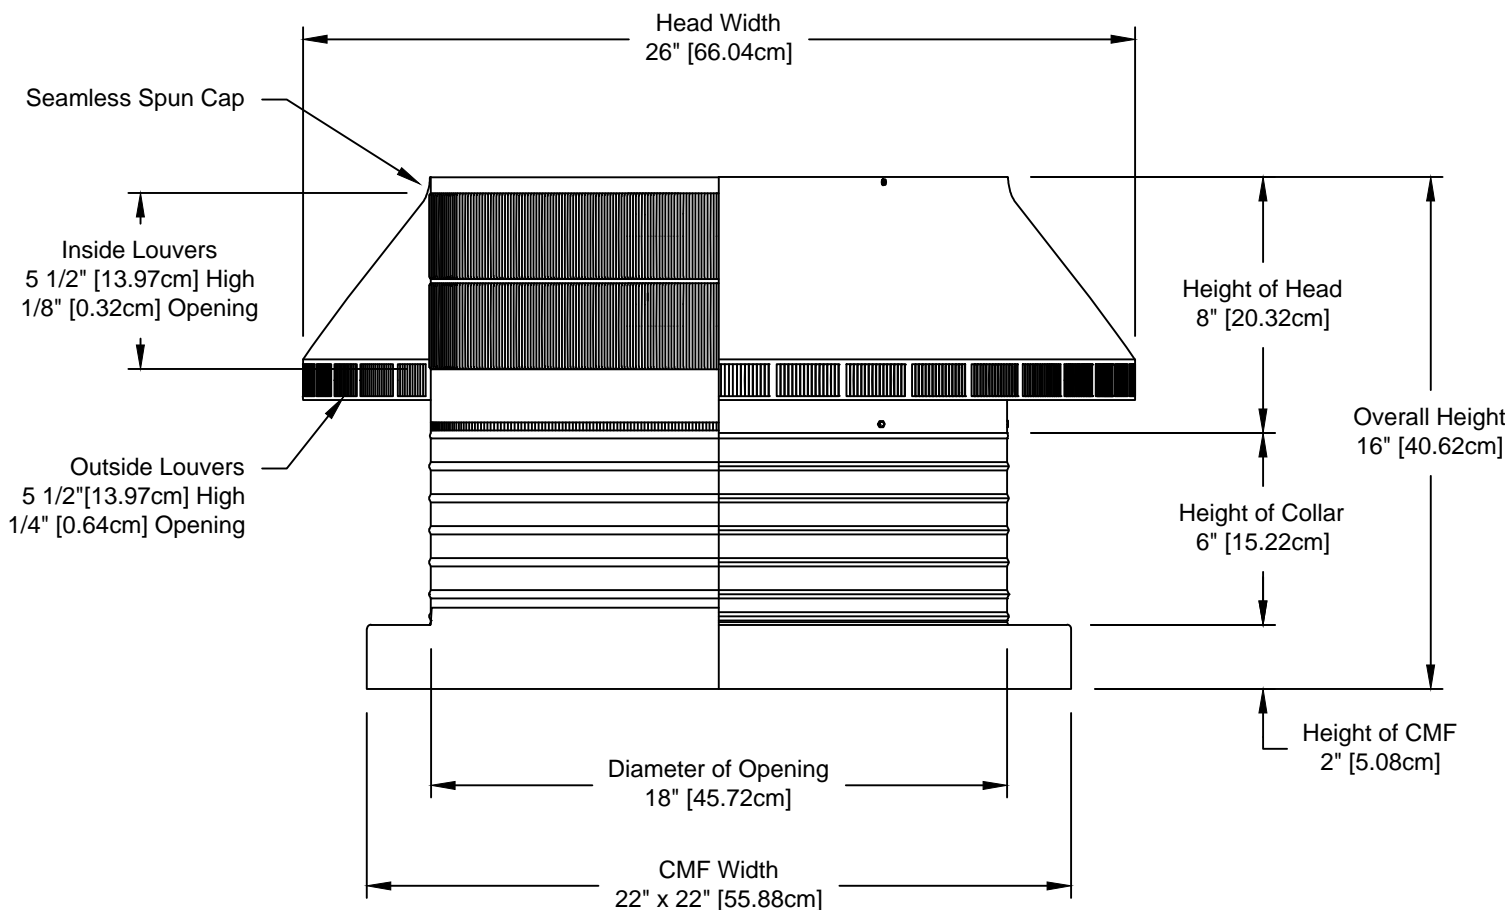

### 18" Diameter with 6" Collar and Curb Mount Flange [CMF]

- All Aluminum construction will never rust
- Exhausts air like a turbine with no moving parts
- No snow or rain infiltration
- low profile- does not need to be removed for high winds
- Tested to 200 mph

| Net free area      |                      | Application per. sq. ft. [meters] |                |
|--------------------|----------------------|-----------------------------------|----------------|
| square inches [cm] | square foot [meters] | 1/150                             | 1/300          |
| 254 [645]          | 1.76 [0.54]          | 525 [160.02]                      | 1,050 [320.04] |