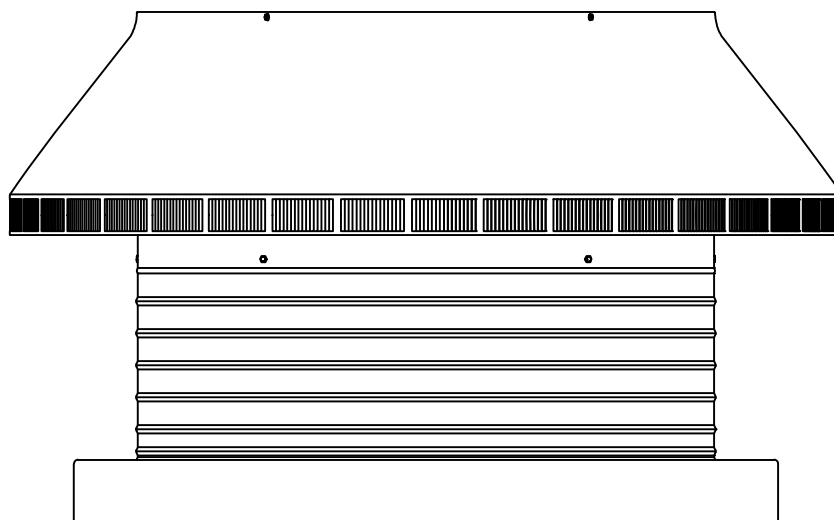

Pop Vent: Model PV-18-C6-CMF

18" Diameter with 6" Collar and Curb Mount Flange [CMF]

- All Aluminum construction will never rust
- Exhausts air like a turbine with no moving parts
- No snow or rain infiltration
- low profile- does not need to be removed for high winds
- Tested to 200 mph