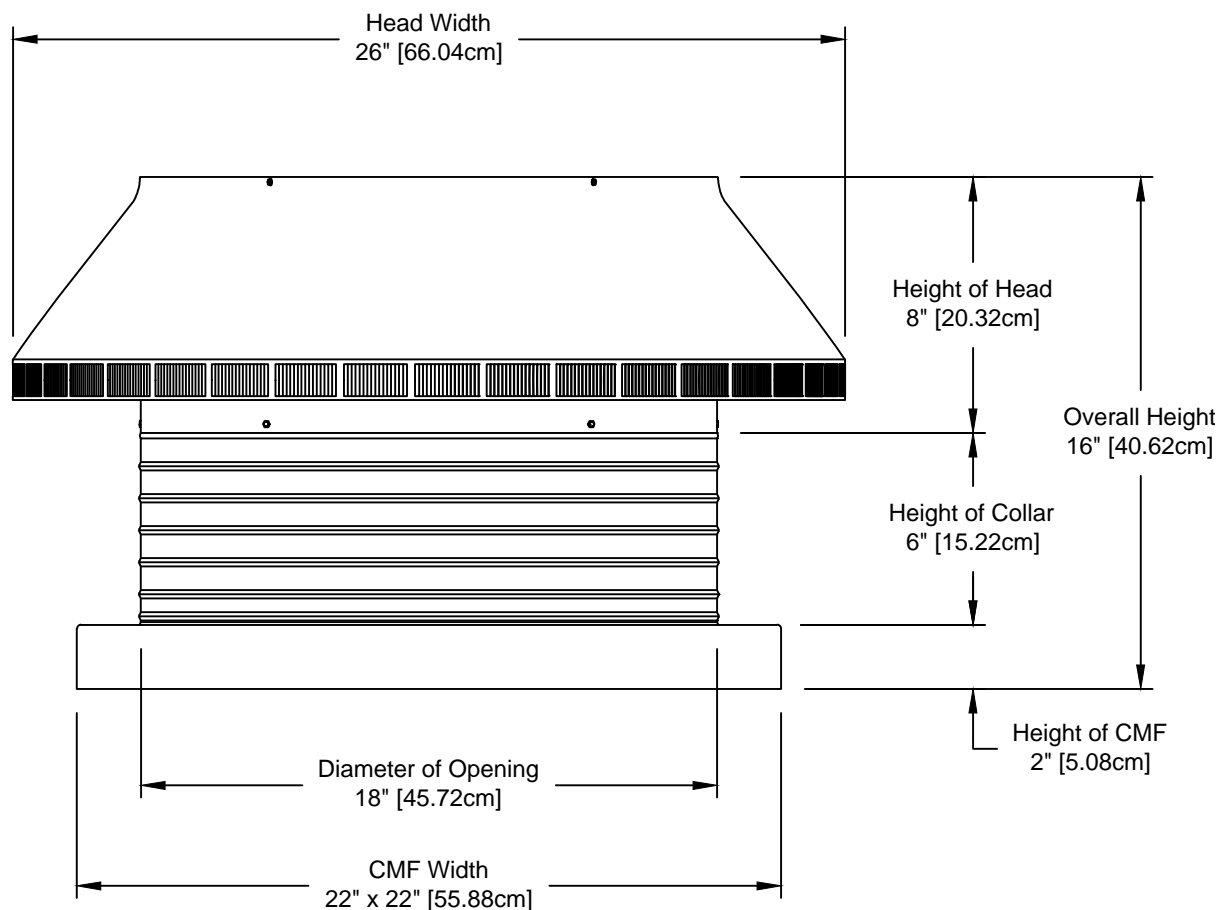

Pop Vent: Model PV-18-C6-CMF

18" Diameter with 6" Collar and Curb Mount Flange [CMF]

- All Aluminum construction will never rust
- Exhausts air like a turbine with no moving parts
- No snow or rain infiltration
- low profile- does not need to be removed for high winds
- Tested to 200 mph

Net free area		Application per. sq. ft. [meters]	
square inches [cm]	square foot [meters]	1/150	1/300
254 [645]	1.76 [0.54]	525 [160.02]	1,050 [320.04]

Active Ventilation Products, Inc.

311 First Street, Newburgh, NY 12550-4857