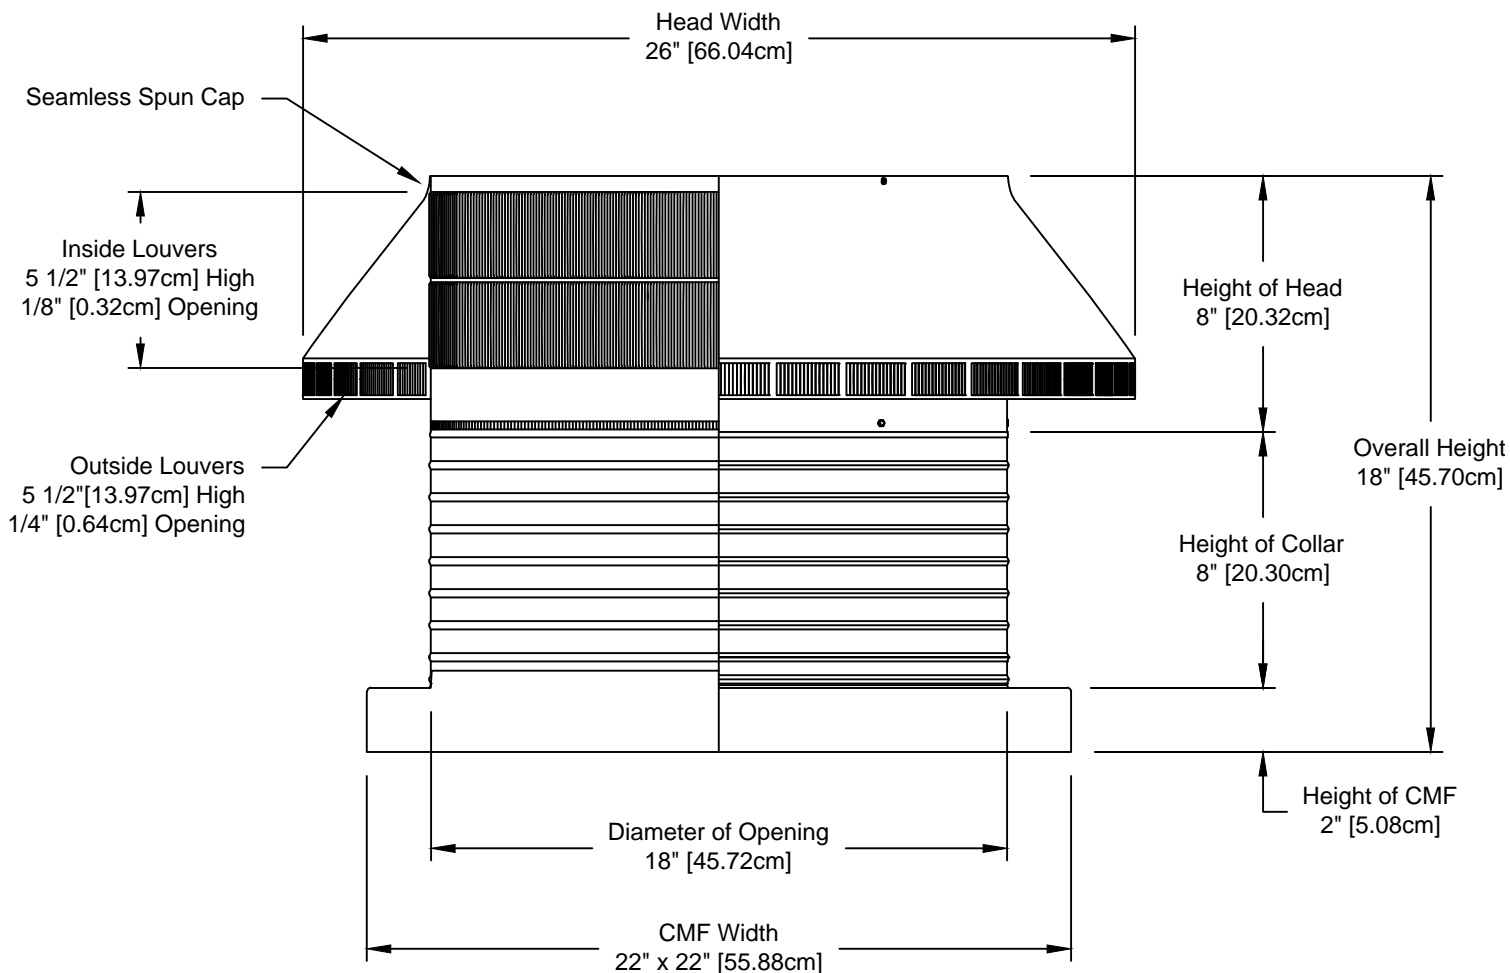

Pop Vent: Model PV-18-C8-CMF

18" Diameter with 8" Collar and Curb Mount Flange [CMF]

- All Aluminum construction will never rust
- Exhausts air like a turbine with no moving parts
- No snow or rain infiltration
- low profile- does not need to be removed for high winds
- Tested to 200 mph

Net free area		Application per. sq. ft. [meters]	
square inches [cm]	square foot [meters]	1/150	1/300
254 [645]	1.76 [0.54]	525 [160.02]	1,050 [320.04]

Active Ventilation Products, Inc.

311 First Street, Newburgh, NY 12550-4857