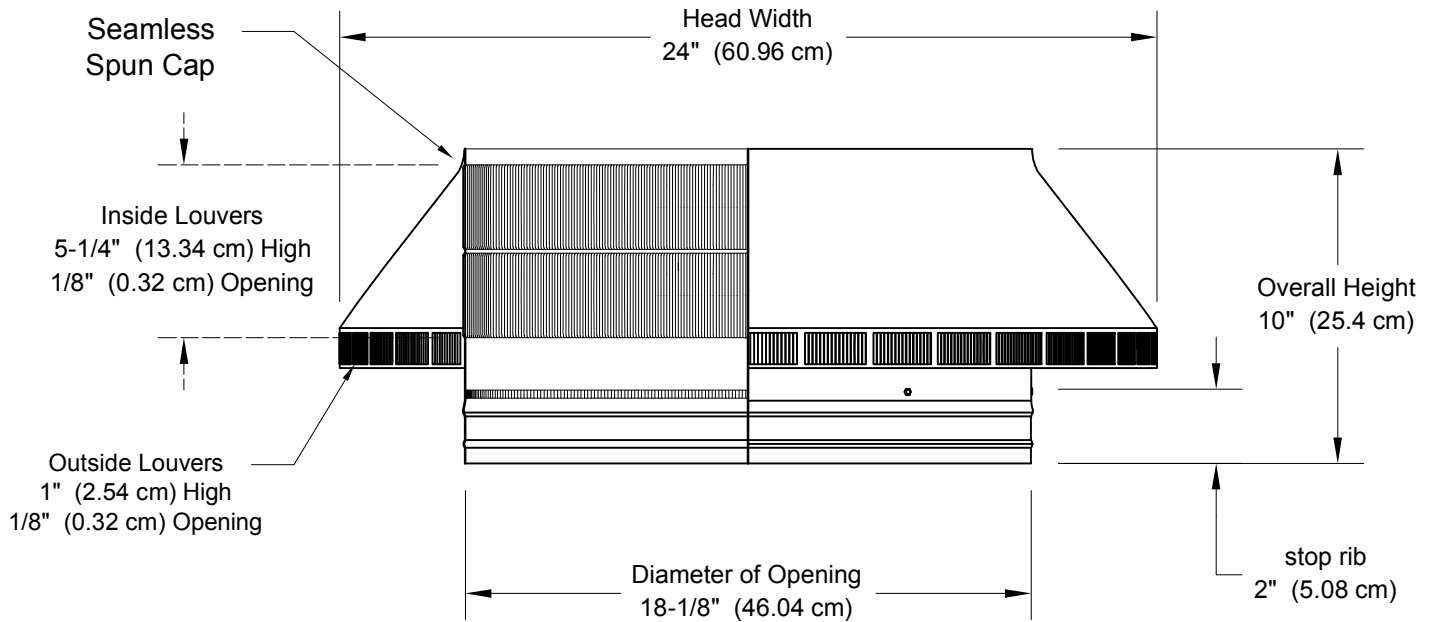

Pop Vent Retro fit: Model PV-18-RF

18" Diameter Retro-Fit

Net Free Area	
square inches (cm)	square feet (meters)
254 (645)	1.76 (0.54)

Weight lbs (kg)
6.0 (2.72)

Active Ventilation Products, Inc.

311 First Street, Newburgh, NY 12550-4857