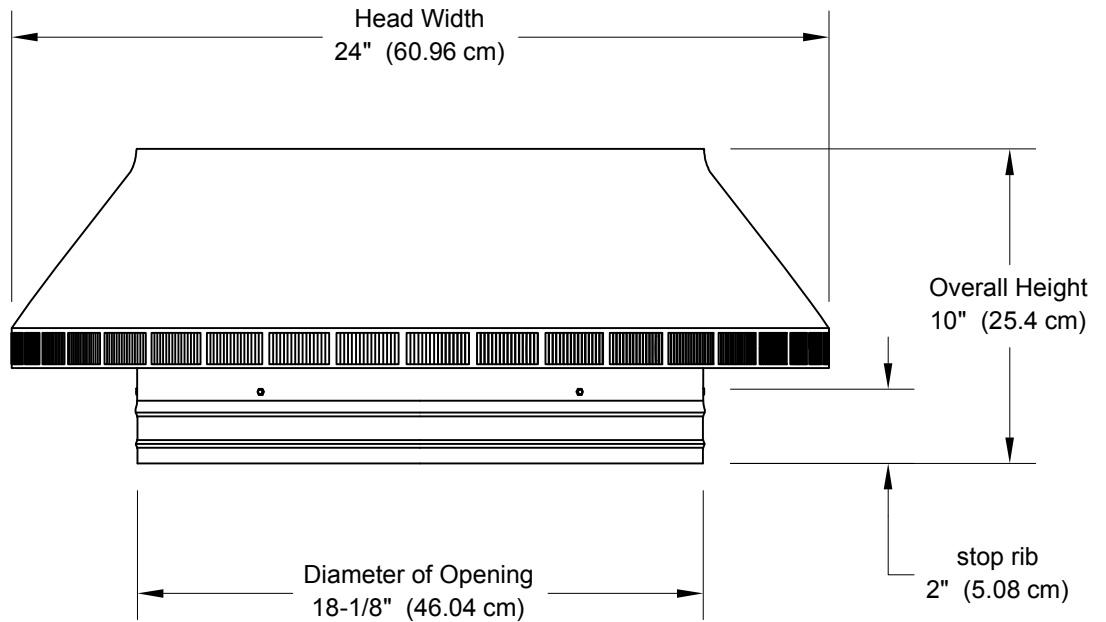

Pop Vent Retro fit: Model PV-18-RF

18" Diameter Retro-Fit

Net Free Area	
square inches (cm)	square feet (meters)
254 (645)	1.76 (0.54)

Weight lbs (kg)
6.0 (2.72)

Active Ventilation Products, Inc.

311 First Street, Newburgh, NY 12550-4857