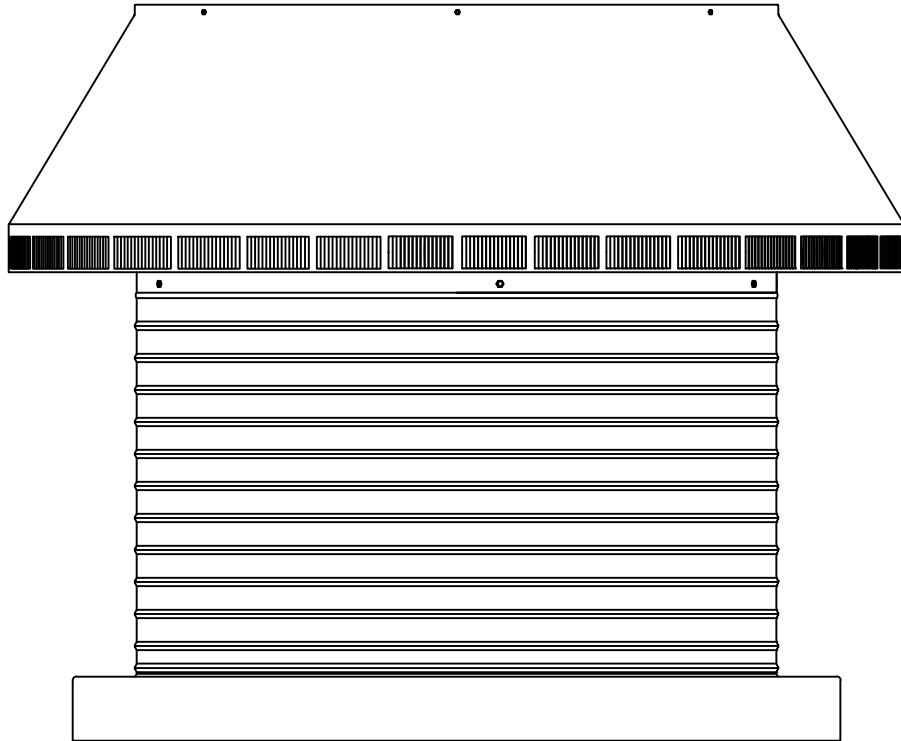

Pop Vent CMF: Model PV-20-C12-CMF
20" Diameter with 12" Collar and Curb Mount Flange [CMF]

- All Aluminum construction will never rust
- Exhausts air like a turbine with no moving parts
- No snow or rain infiltration
- low profile- does not need to be removed for high winds
- Tested to 200 mph

Net free area		Application per. sq. ft. [meters]	
square inches [cm]	square foot [meters]	1/150	1/300
314 [798]	2.18 [0.66]	654 [199.34]	1,308 [398.68]

Active Ventilation Products, Inc.

311 First Street, Newburgh, NY 12550-4857