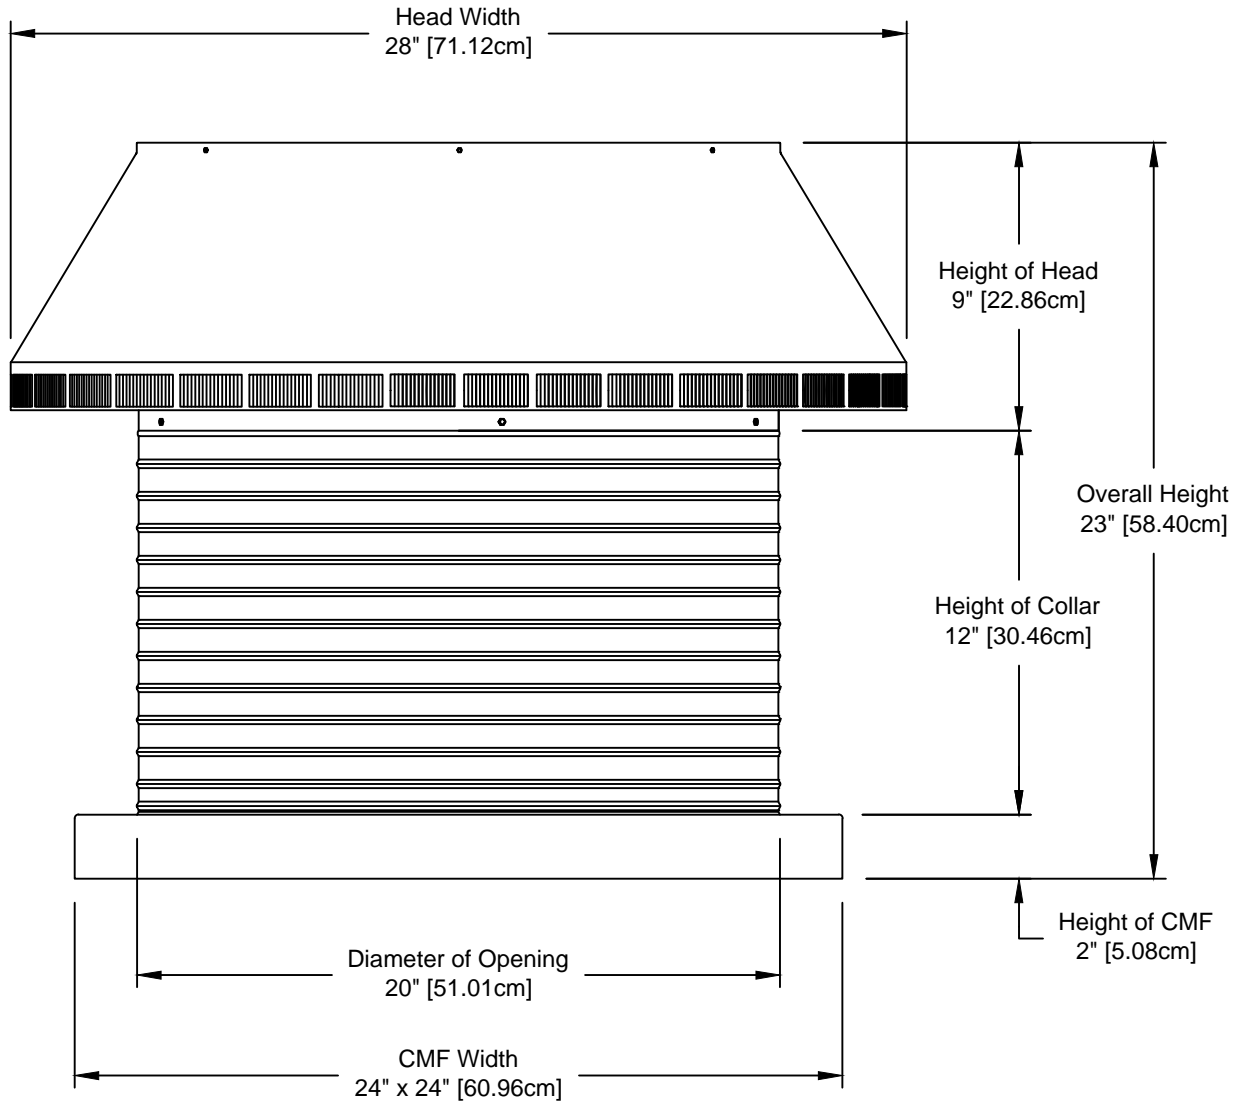

## Pop Vent CMF: Model PV-20-C12-CMF

### 20" Diameter with 12" Collar and Curb Mount Flange [CMF]

- All Aluminum construction will never rust
- Exhausts air like a turbine with no moving parts
- No snow or rain infiltration
- low profile- does not need to be removed for high winds
- Tested to 200 mph

| Net free area      |                      | Application per. sq. ft. [meters] |                |
|--------------------|----------------------|-----------------------------------|----------------|
| square inches [cm] | square foot [meters] | 1/150                             | 1/300          |
| 314 [798]          | 2.18 [0.66]          | 654 [199.34]                      | 1,308 [398.68] |