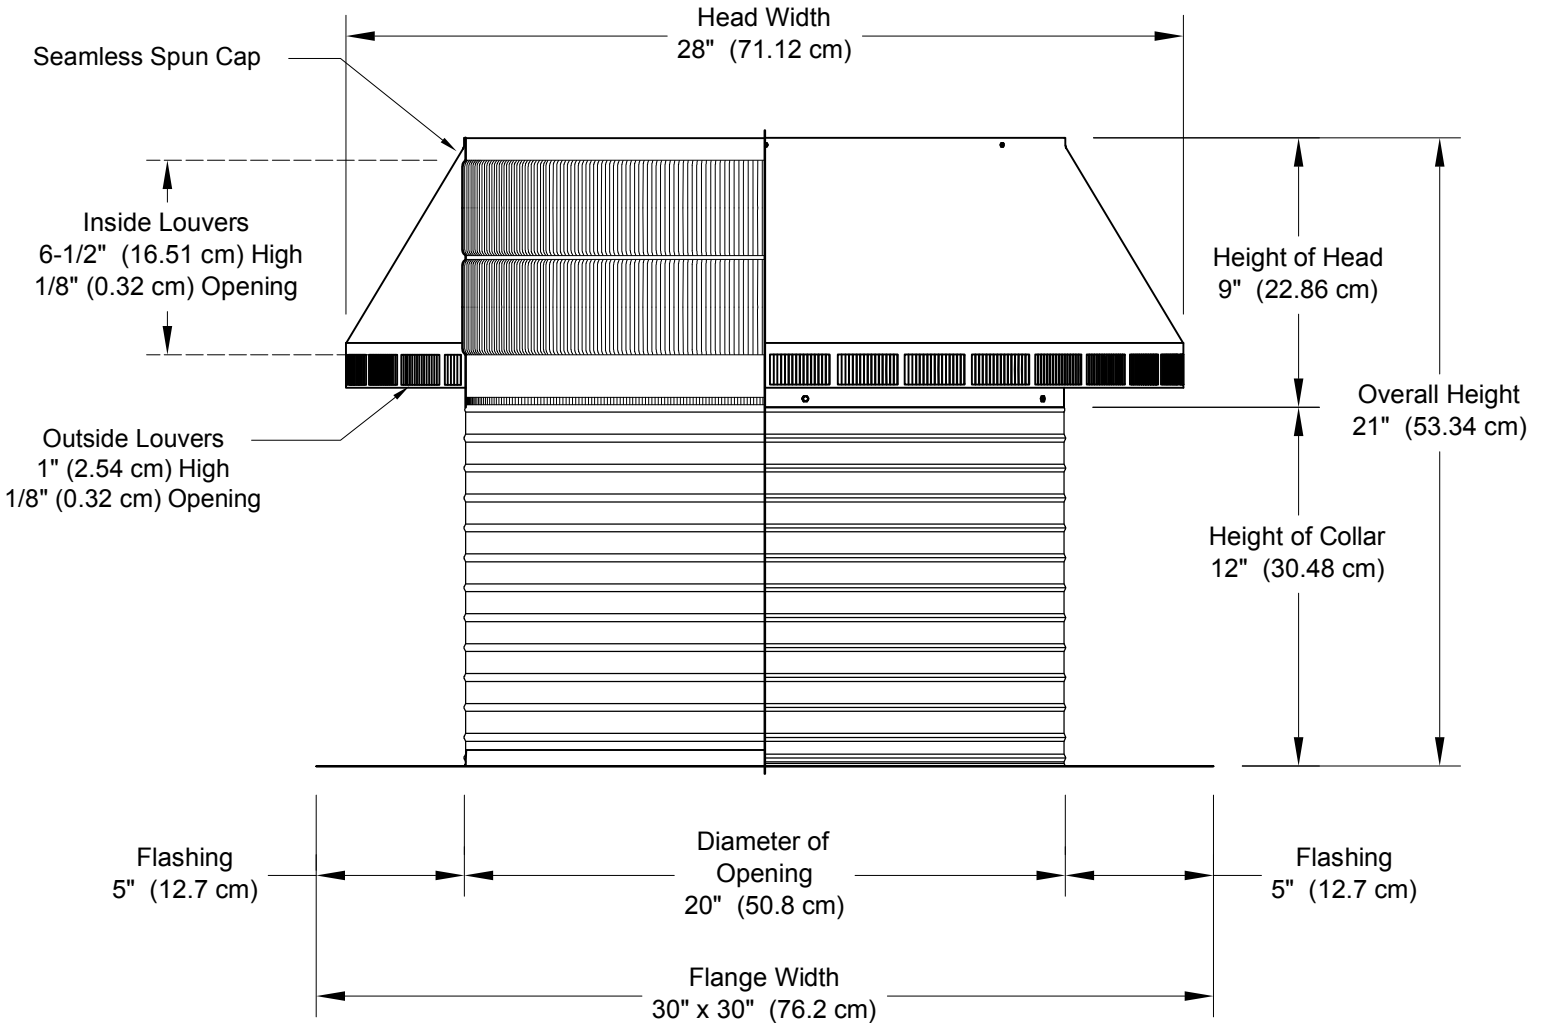

# Pop Vent: Model PV-20-C12

## 20" Diameter with 12" Collar and Square Flange

- Reduces hot attic air in the summer
- Removes moisture out of the attic in the winter
- Tested to 200 mph
- Aluminum construction will never rust
- 5 year warranty

minimum pitch capacity	maximum pitch capacity	Weight lbs (kg)
0/12	12/12	12.8 (5.81)

Net Free Area		Application Per Square ft (meters)	
square inches (cm)	square foot (meters)		
314 (797.56)	2.18 (0.65)	1/150	1/300
		654 (199.34)	1,308 (398.68)