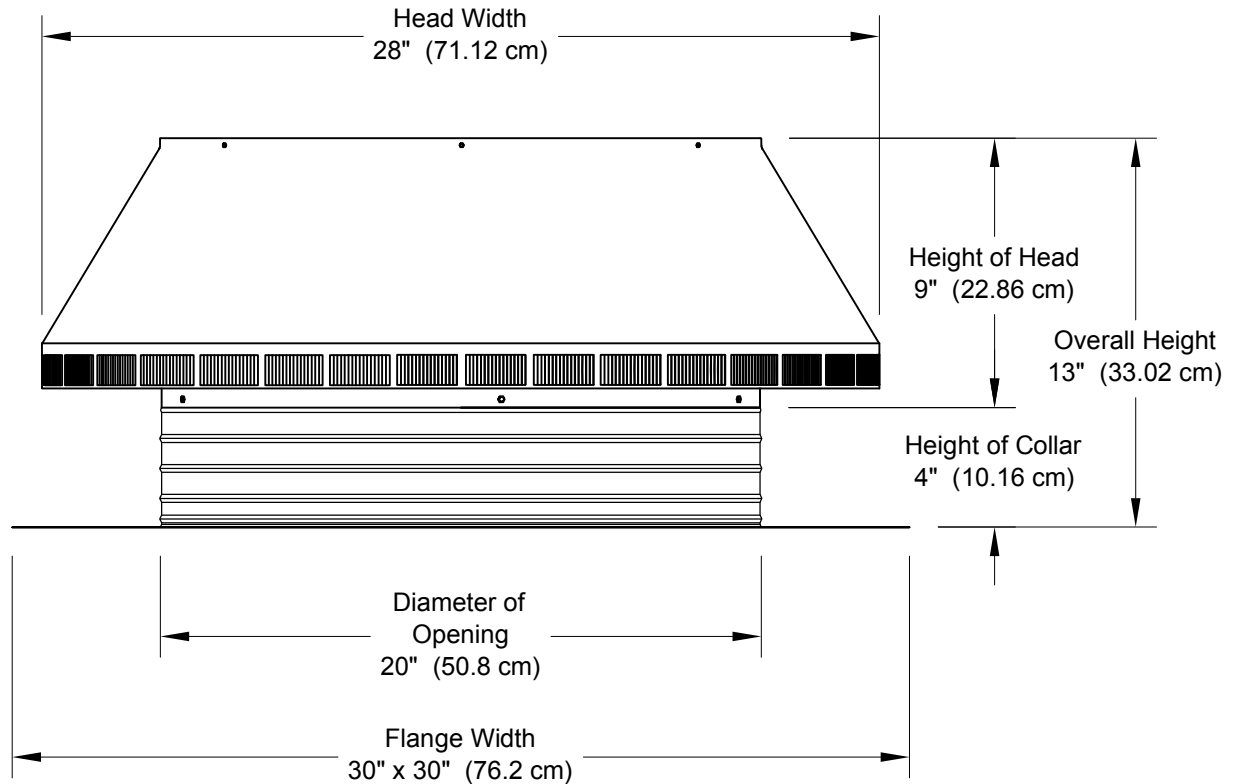

Pop Vent: Model PV-20-C4

20" Diameter with 4" Collar and Square Flange

- Reduces hot attic air in the summer
- Removes moisture out of the attic in the winter
- Tested to 200 mph
- Aluminum construction will never rust
- 5 year warranty

minimum pitch capacity	maximum pitch capacity	Weight lbs (kg)
0/12	12/12	10.8 (4.90)

Net Free Area		Application Per Square ft (meters)	
square inches (cm)	square foot (meters)	1/150	1/300
314 (797.56)	2.18 (0.65)	654 (199.34)	1,308 (398.68)