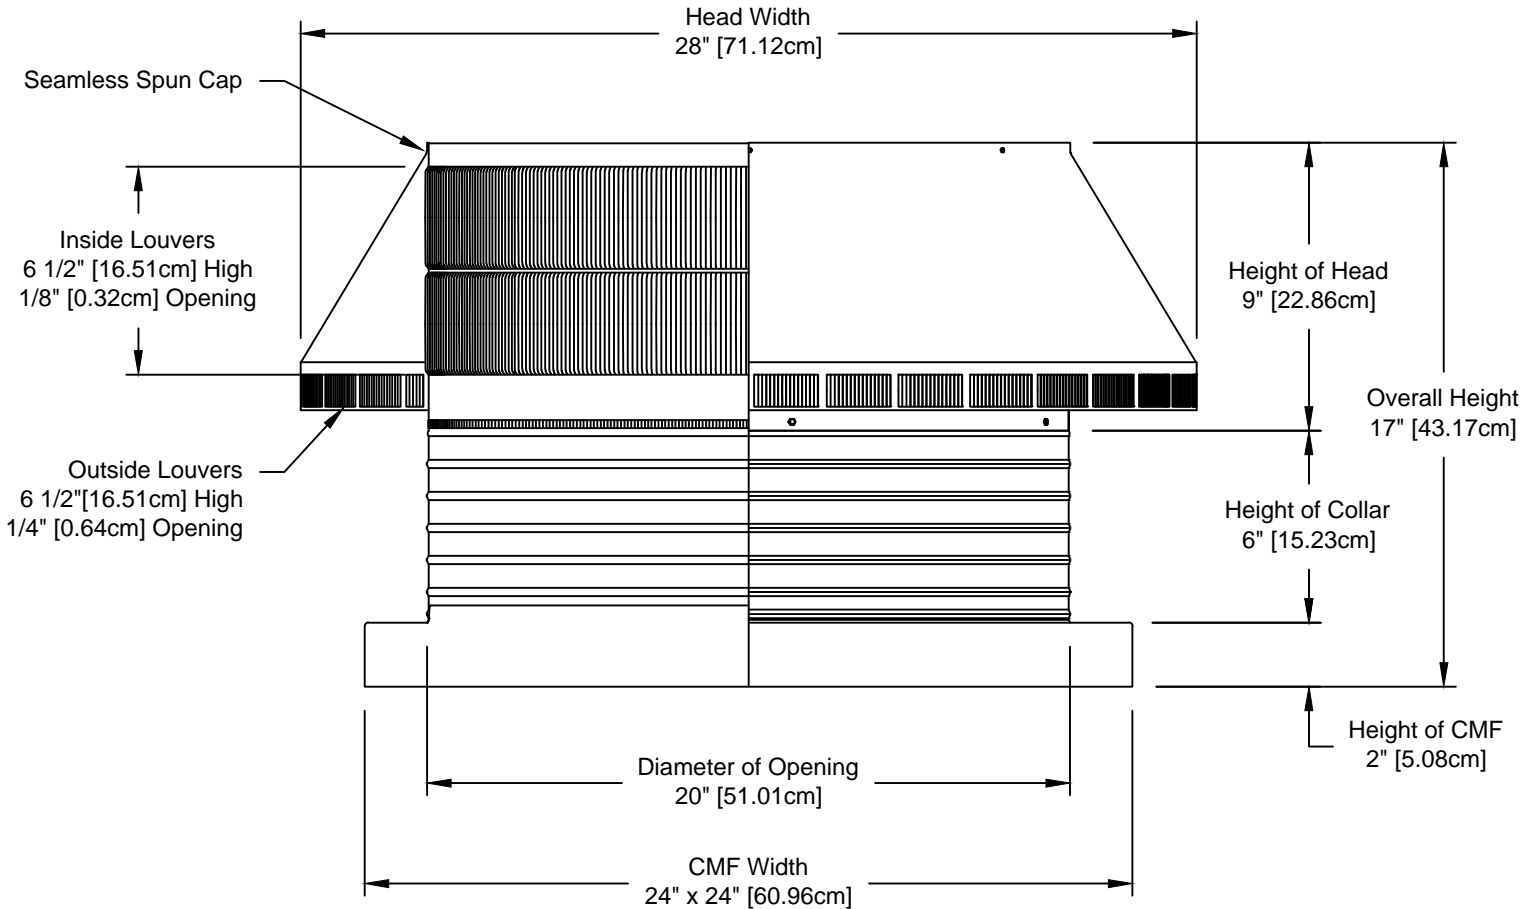

Pop Vent CMF: Model PV-20-C6-CMF

20" Diameter with 6" Collar and Curb Mount Flange [CMF]

- All Aluminum construction will never rust
- Exhausts air like a turbine with no moving parts
- No snow or rain infiltration
- low profile- does not need to be removed for high winds
- Tested to 200 mph

Net free area		Application per. sq. ft. [meters]	
square inches [cm]	square foot [meters]	1/150	1/300
314 [798]	2.18 [0.66]	654 [199.34]	1,308 [398.68]

Active Ventilation Products, Inc.

311 First Street, Newburgh, NY 12550-4857