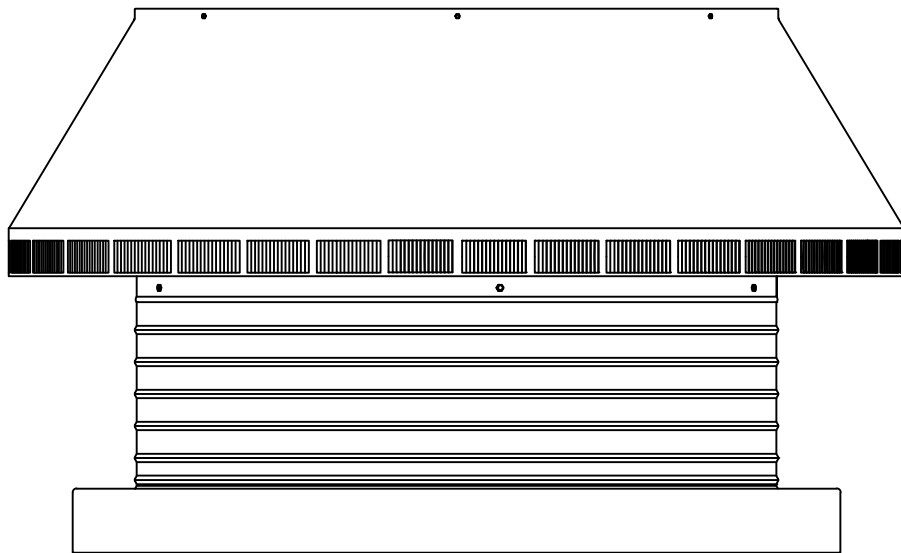

## Pop Vent CMF: Model PV-20-C6-CMF

### 20" Diameter with 6" Collar and Curb Mount Flange [CMF]

- All Aluminum construction will never rust
- Exhausts air like a turbine with no moving parts
- No snow or rain infiltration
- low profile- does not need to be removed for high winds
- Tested to 200 mph