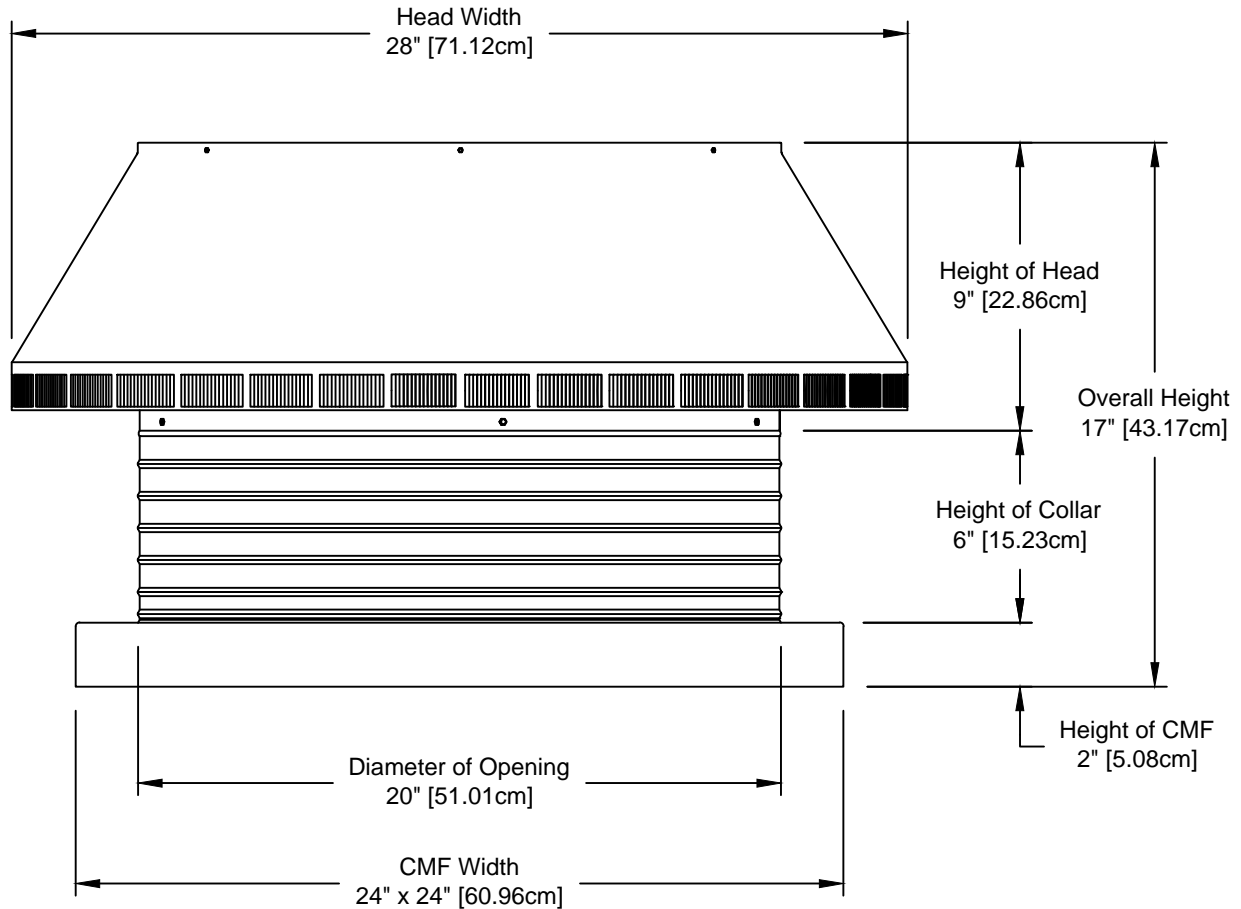

Pop Vent CMF: Model PV-20-C6-CMF

20" Diameter with 6" Collar and Curb Mount Flange [CMF]

- All Aluminum construction will never rust
- Exhausts air like a turbine with no moving parts
- No snow or rain infiltration
- low profile- does not need to be removed for high winds
- Tested to 200 mph

Net free area		Application per. sq. ft. [meters]	
square inches [cm]	square foot [meters]		
314 [798]	2.18 [0.66]	1/150	1/300
		654 [199.34]	1,308 [398.68]

Active Ventilation Products, Inc.

311 First Street, Newburgh, NY 12550-4857