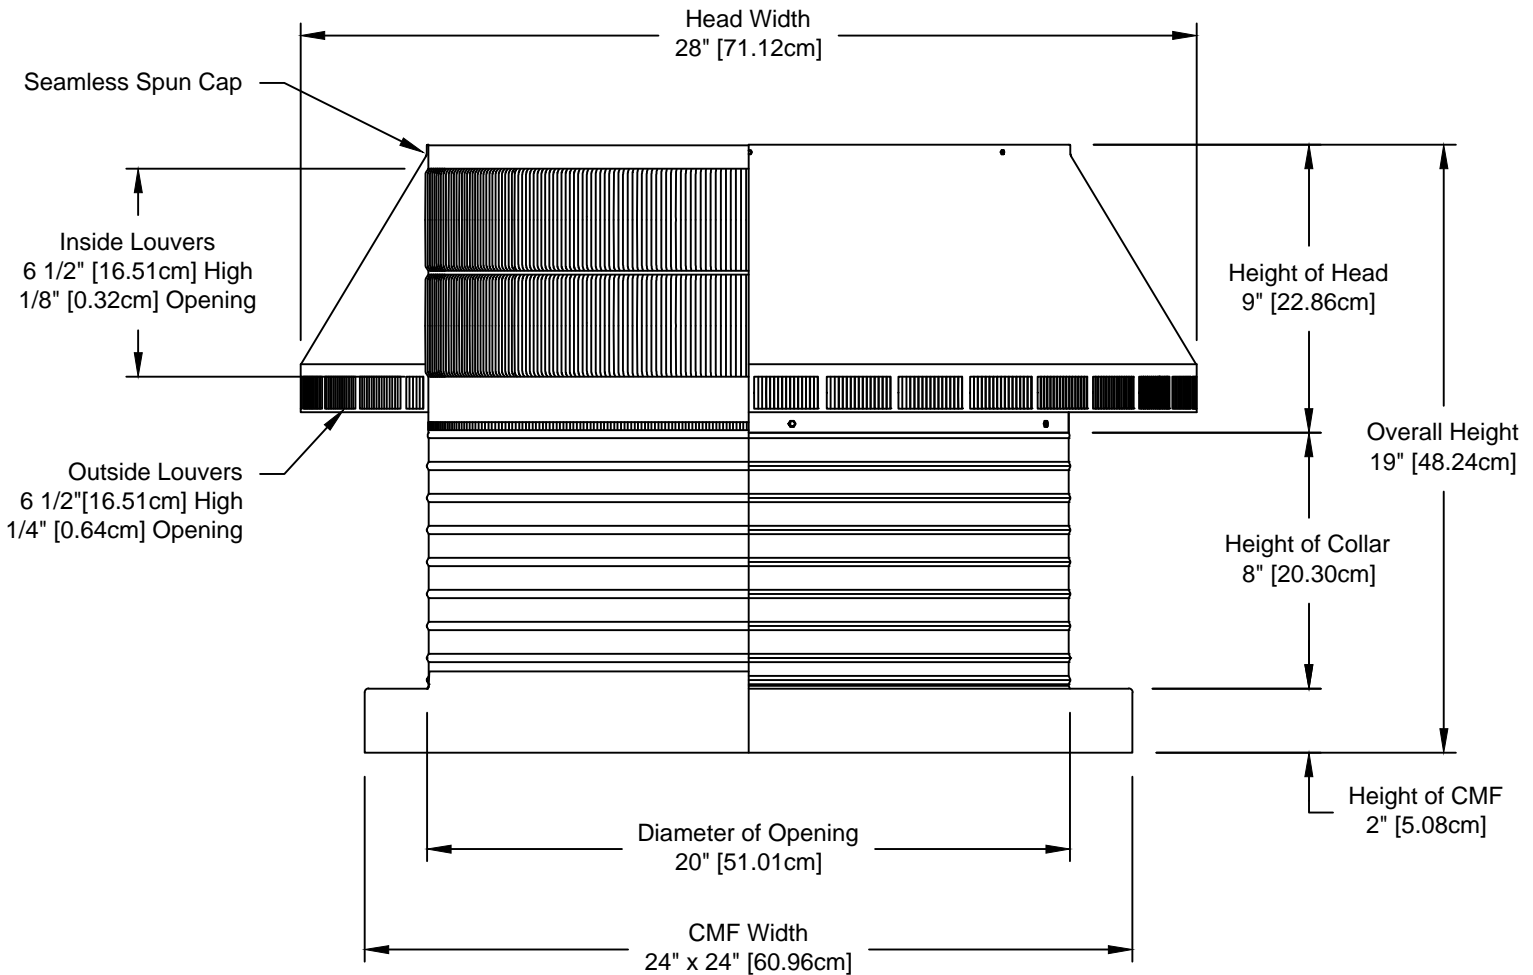

Pop Vent CMF: Model PV-20-C8-CMF

20" Diameter with 8" Collar and Curb Mount Flange [CMF]

- All Aluminum construction will never rust
- Exhausts air like a turbine with no moving parts
- No snow or rain infiltration
- low profile- does not need to be removed for high winds
- Tested to 200 mph

Net free area		Application per. sq. ft. [meters]	
square inches [cm]	square foot [meters]	1/150	1/300
314 [798]	2.18 [0.66]	654 [199.34]	1,308 [398.68]

Active Ventilation Products, Inc.

311 First Street, Newburgh, NY 12550-4857