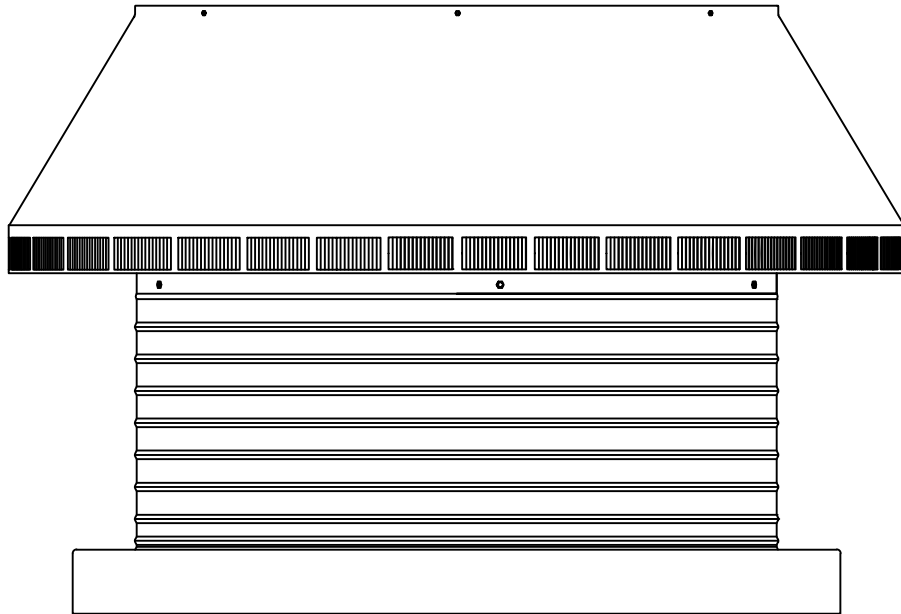

Pop Vent CMF: Model PV-20-C8-CMF

20" Diameter with 8" Collar and Curb Mount Flange [CMF]

- All Aluminum construction will never rust
- Exhausts air like a turbine with no moving parts
- No snow or rain infiltration
- low profile- does not need to be removed for high winds
- Tested to 200 mph

Net free area		Application per. sq. ft. [meters]	
square inches [cm]	square foot [meters]	1/150	1/300
314 [798]	2.18 [0.66]	654 [199.34]	1,308 [398.68]

Active Ventilation Products, Inc.

311 First Street, Newburgh, NY 12550-4857