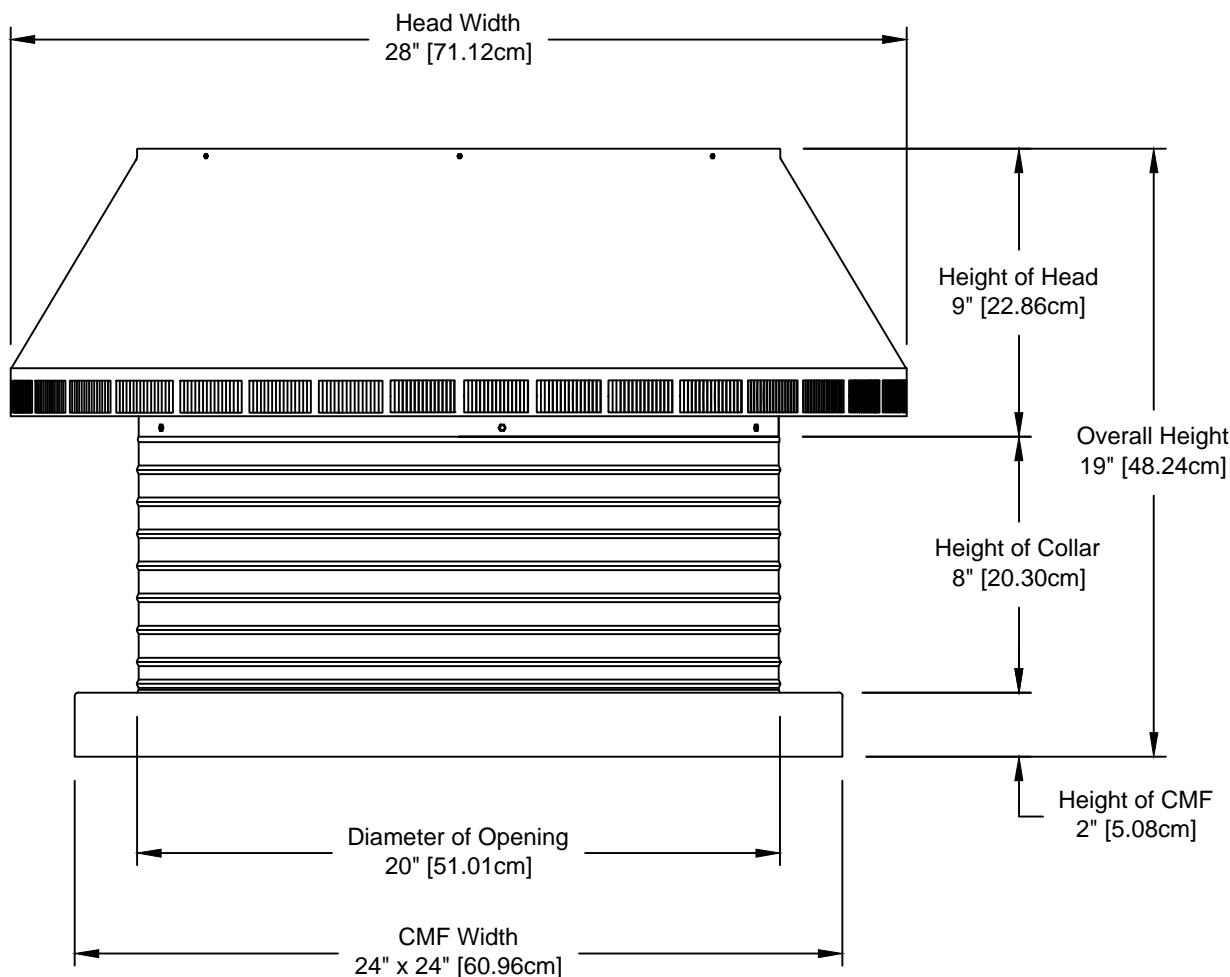

## Pop Vent CMF: Model PV-20-C8-CMF

### 20" Diameter with 8" Collar and Curb Mount Flange [CMF]

- All Aluminum construction will never rust
  - Exhausts air like a turbine with no moving parts
  - No snow or rain infiltration
- low profile- does not need to be removed for high winds
  - Tested to 200 mph

Net free area		Application per. sq. ft. [meters]	
square inches [cm]	square foot [meters]	1/150	1/300
314 [798]	2.18 [0.66]	654 [199.34]	1,308 [398.68]