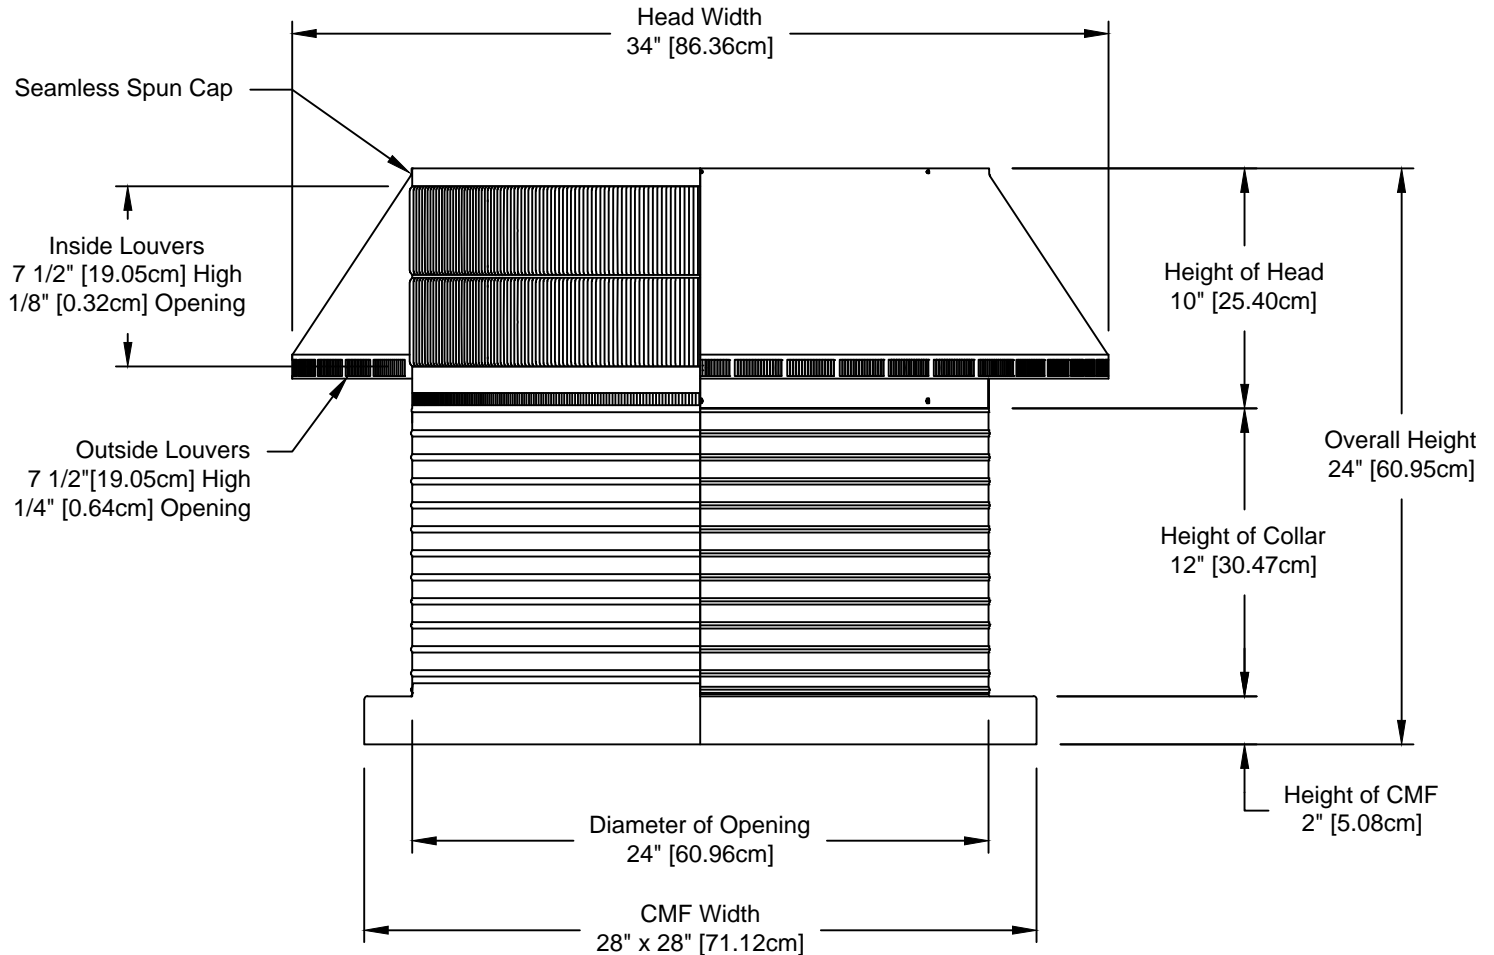

Pop Vent: Model PV-24-C12-CMF

24" Diameter with 12" Collar and Curb Mount Flange [CMF]

- Reduce hot attic air in the summer
- Remove moisture out of the attic in the winter
- Tested to 200 mph
- Aluminum construction will never rust
- 5 year warranty

Net free area		Application per. sq. ft. [meters]	
square inches [cm]	square foot [meters]	1/150	1/300
452 [1148]	3.14 [0.96]	941 [289.82]	1,883 [573.94]

Active Ventilation Products, Inc.

311 First Street, Newburgh, NY 12550-4857