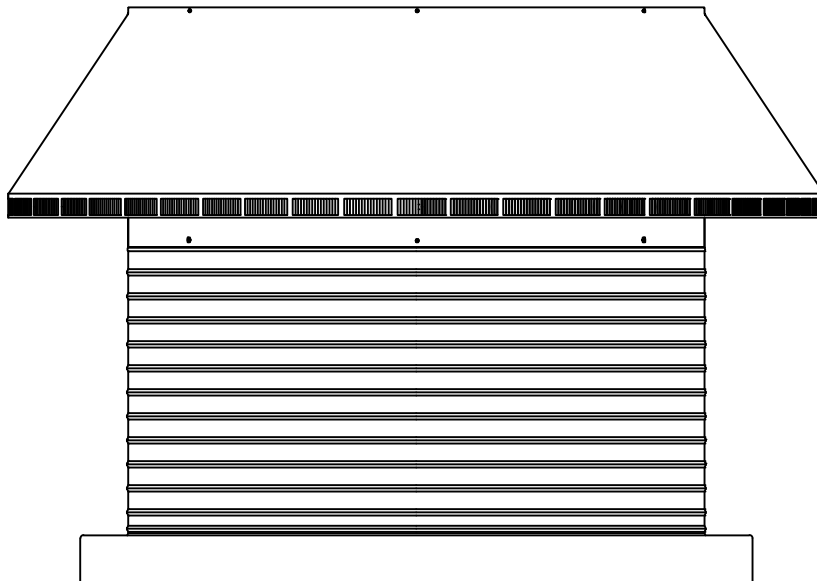

## Pop Vent: Model PV-24-C12-CMF

### 24" Diameter with 12" Collar and Curb Mount Flange [CMF]

- Reduce hot attic air in the summer
- Remove moisture out of the attic in the winter
- Tested to 200 mph
- Aluminum construction will never rust
- 5 year warranty