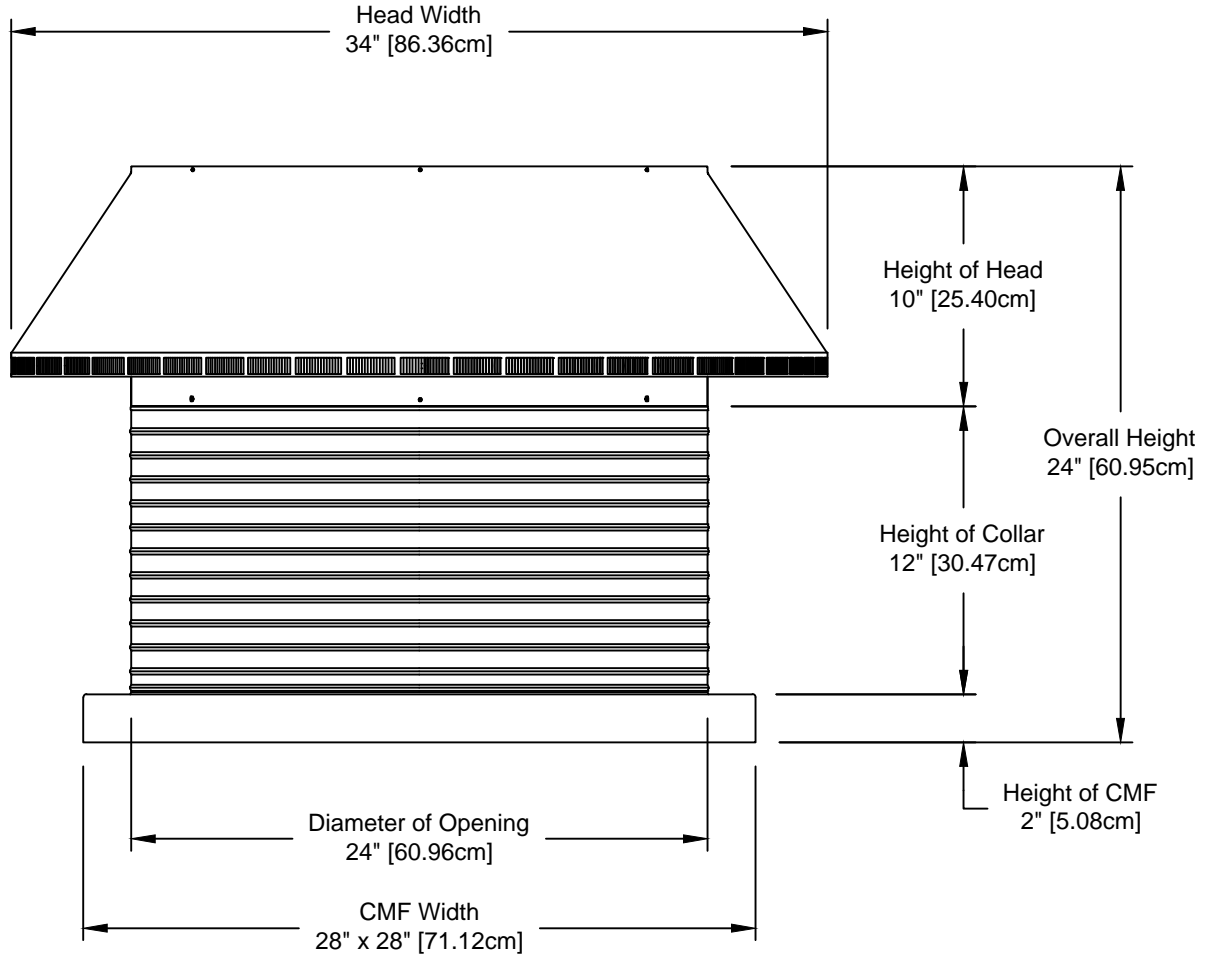

Pop Vent: Model PV-24-C12-CMF
24" Diameter with 12" Collar and Curb Mount Flange [CMF]

- Reduce hot attic air in the summer
- Remove moisture out of the attic in the winter
- Tested to 200 mph
- Aluminum construction will never rust
- 5 year warranty

Net free area		Application per. sq. ft. [meters]	
square inches [cm]	square foot [meters]	1/150	1/300
452 [1148]	3.14 [0.96]	941 [289.82]	1,883 [573.94]

Active Ventilation Products, Inc.

311 First Street, Newburgh, NY 12550-4857