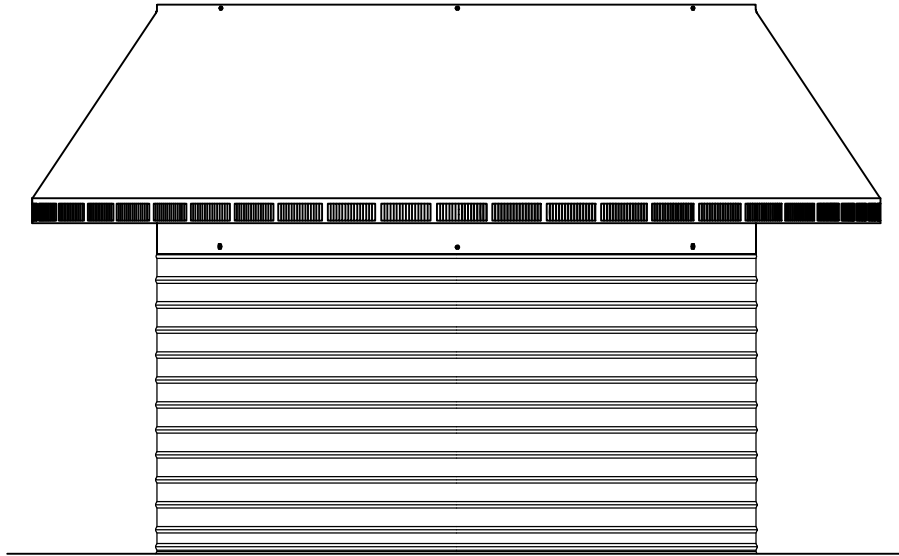

Pop Vent: Model PV-24-C12

24" Diameter with 12" Collar and Square Flange

- Reduces hot attic air in the summer
- Removes moisture out of the attic in the winter
- Tested to 200 mph
- Aluminum construction will never rust
- 5 year warranty

minimum pitch capacity	maximum pitch capacity	Weight lbs (kg)
0/12	12/12	17.8 (8.07)

Net Free Area		Application Per Square ft (meters)	
square inches (cm)	square foot (meters)	1/150	1/300
452 (1,148.08)	3.14 (0.96)	941 (286.82)	1,883 (573.94)