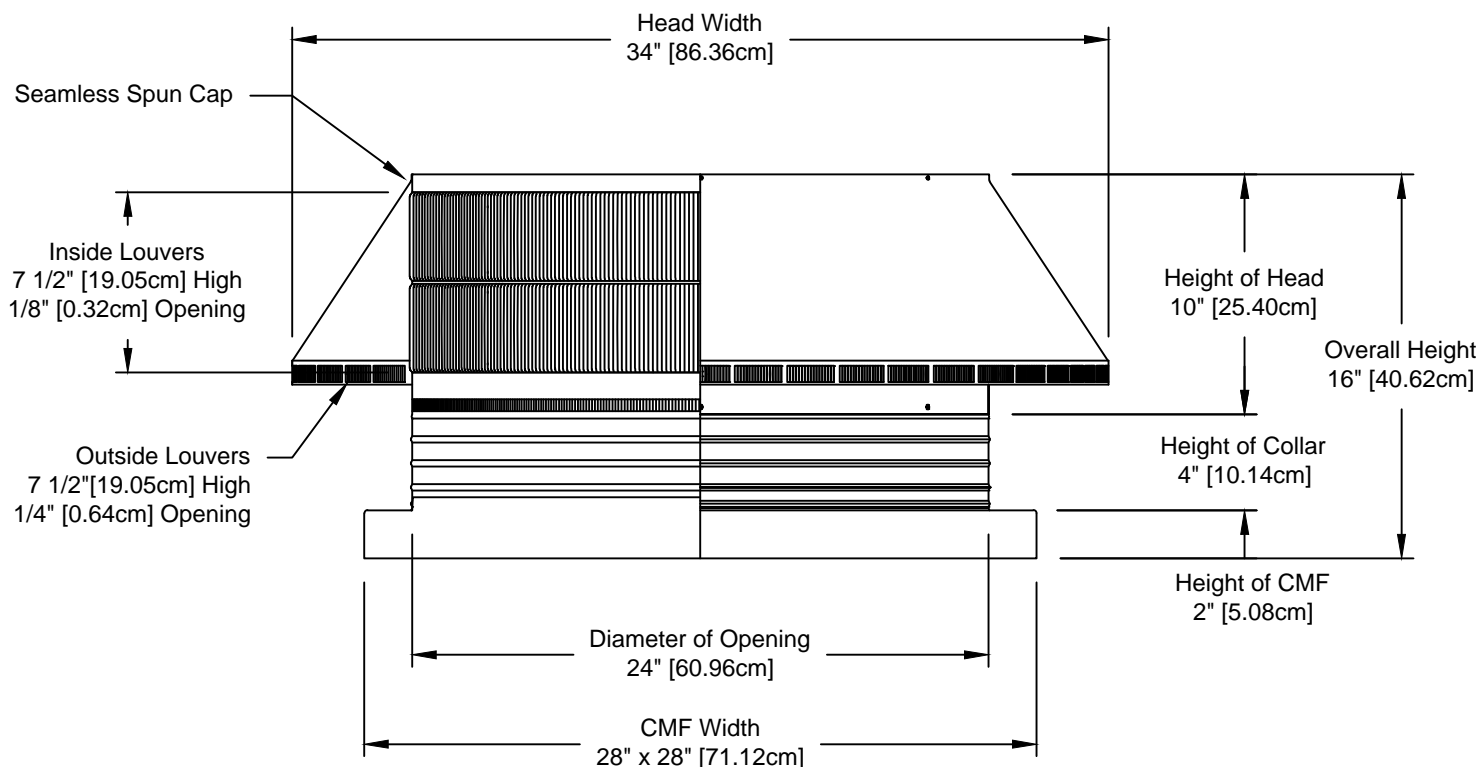

Pop Vent: Model PV-24-C4-CMF

24" Diameter with 4" Collar and Curb Mount Flange [CMF]

- Reduce hot attic air in the summer
- Remove moisture out of the attic in the winter
- Tested to 200 mph
- Aluminum construction will never rust
- 5 year warranty

Net free area		Application per. sq. ft. [meters]	
square inches [cm]	square foot [meters]	1/150	1/300
452 [1148]	3.14 [0.96]	941 [289.82]	1,883 [573.94]

Active Ventilation Products, Inc.

311 First Street, Newburgh, NY 12550-4857