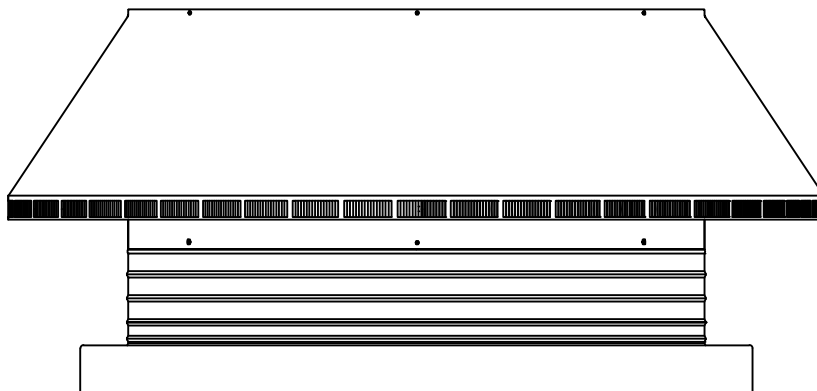

Pop Vent: Model PV-24-C4-CMF

24" Diameter with 4" Collar and Curb Mount Flange [CMF]

- Reduce hot attic air in the summer
- Remove moisture out of the attic in the winter
- Tested to 200 mph
- Aluminum construction will never rust
- 5 year warranty