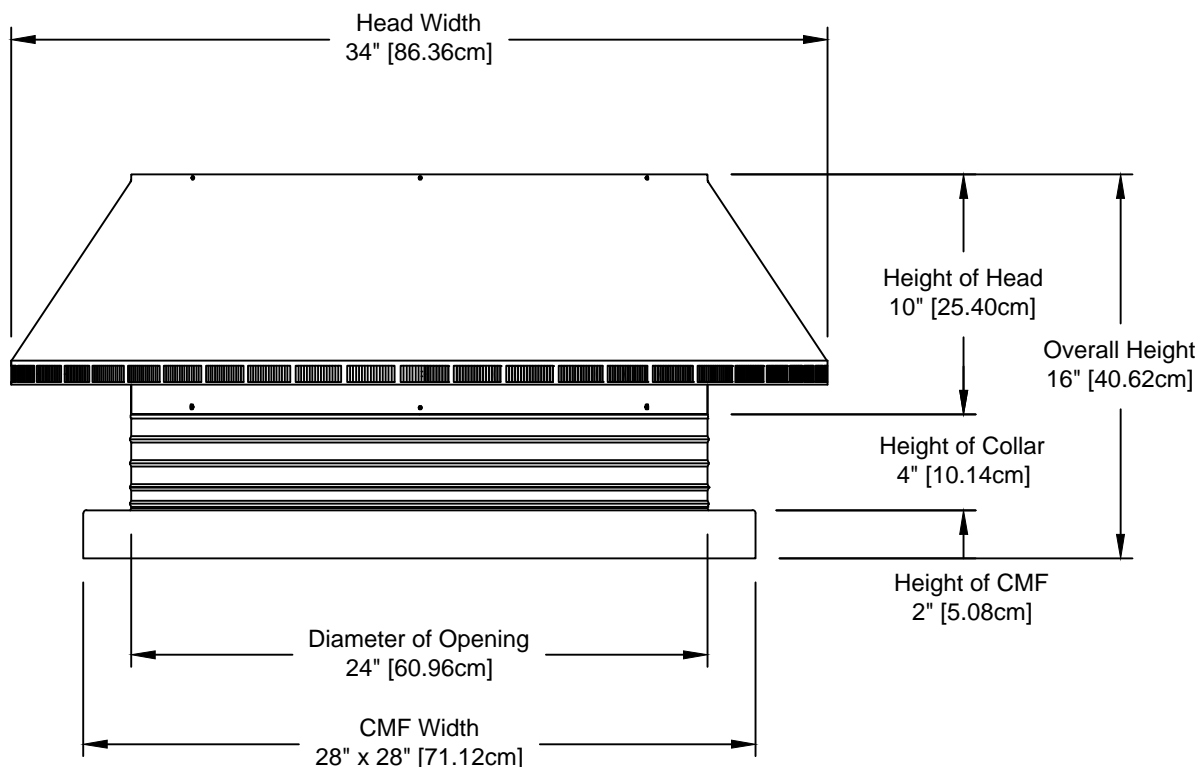

Pop Vent: Model PV-24-C4-CMF

24" Diameter with 4" Collar and Curb Mount Flange [CMF]

- Reduce hot attic air in the summer
- Remove moisture out of the attic in the winter
- Tested to 200 mph
- Aluminum construction will never rust
- 5 year warranty

Net free area		Application per. sq. ft. [meters]	
square inches [cm]	square foot [meters]	1/150	1/300
452 [1148]	3.14 [0.96]	941 [289.82]	1,883 [573.94]

Active Ventilation Products, Inc.

311 First Street, Newburgh, NY 12550-4857