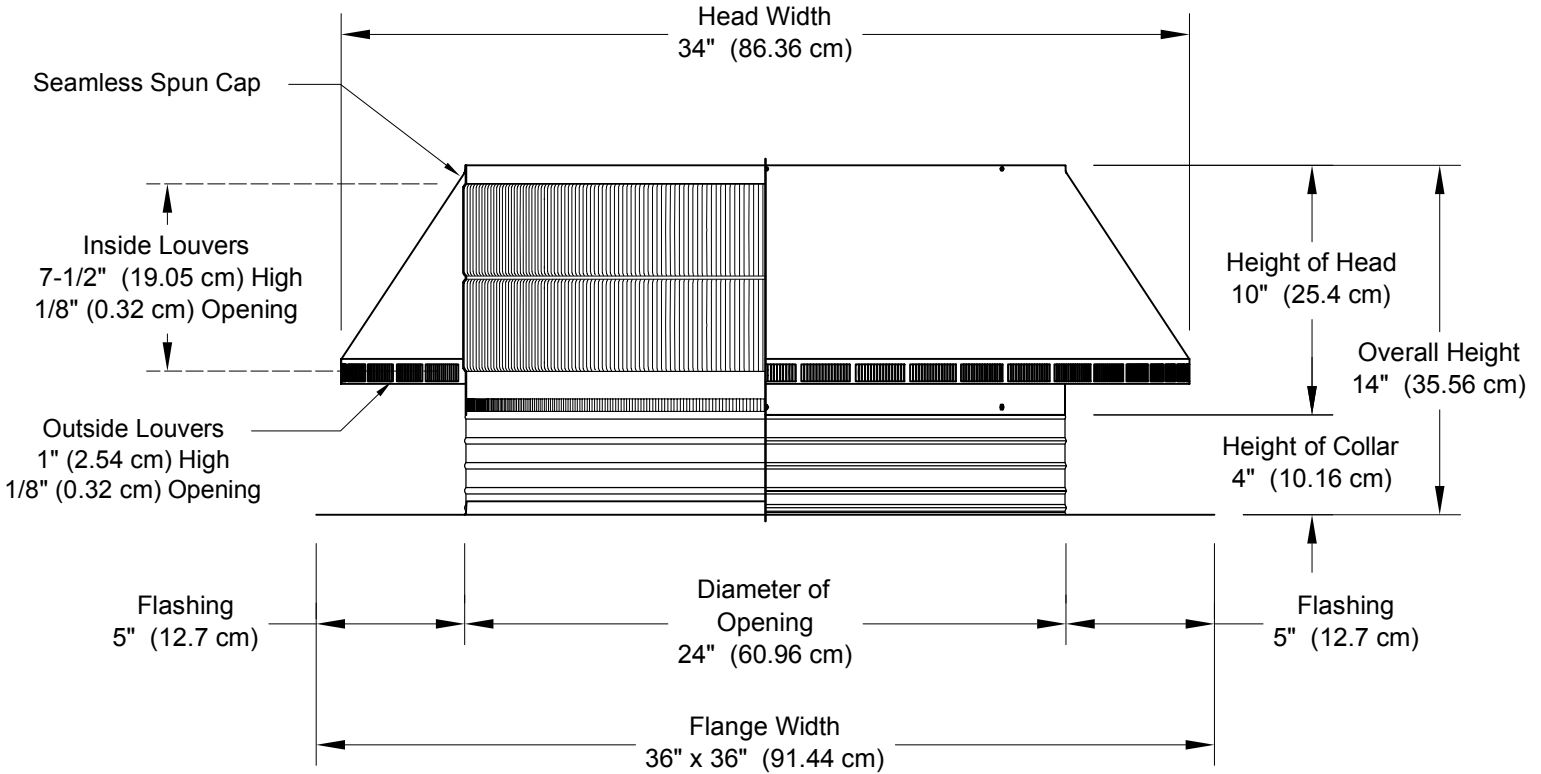

Pop Vent: Model PV-24-C4

24" Diameter with 4" Collar and Square Flange

- Reduces hot attic air in the summer
- Removes moisture out of the attic in the winter
- Tested to 200 mph
- Aluminum construction will never rust
- 5 year warranty

minimum pitch capacity	maximum pitch capacity	Weight lbs (kg)
0/12	12/12	14.4 (6.53)

Net Free Area		Application Per Square ft (meters)	
square inches (cm)	square foot (meters)	1/150	1/300
452 (1,148.08)	3.14 (0.96)	941 (286.82)	1,883 (573.94)