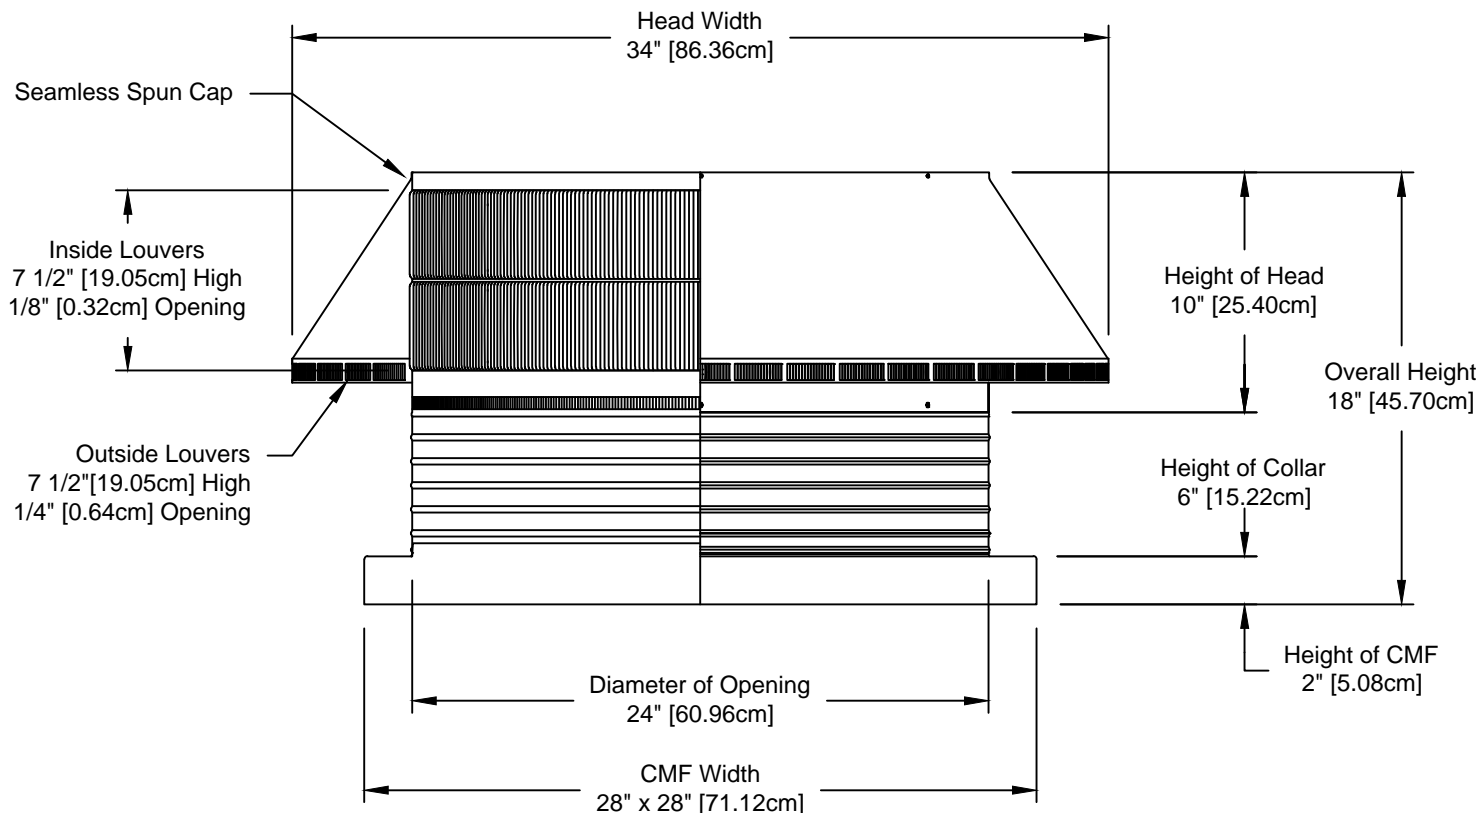

Pop Vent: Model PV-24-C6-CMF

24" Diameter with 6" Collar and Curb Mount Flange [CMF]

- Reduce hot attic air in the summer
- Remove moisture out of the attic in the winter
- Tested to 200 mph
- Aluminum construction will never rust
- 5 year warranty

Net free area		Application per. sq. ft. [meters]	
square inches [cm]	square foot [meters]	1/150	1/300
452 [1148]	3.14 [0.96]	941 [289.82]	1,883 [573.94]

Active Ventilation Products, Inc.

311 First Street, Newburgh, NY 12550-4857