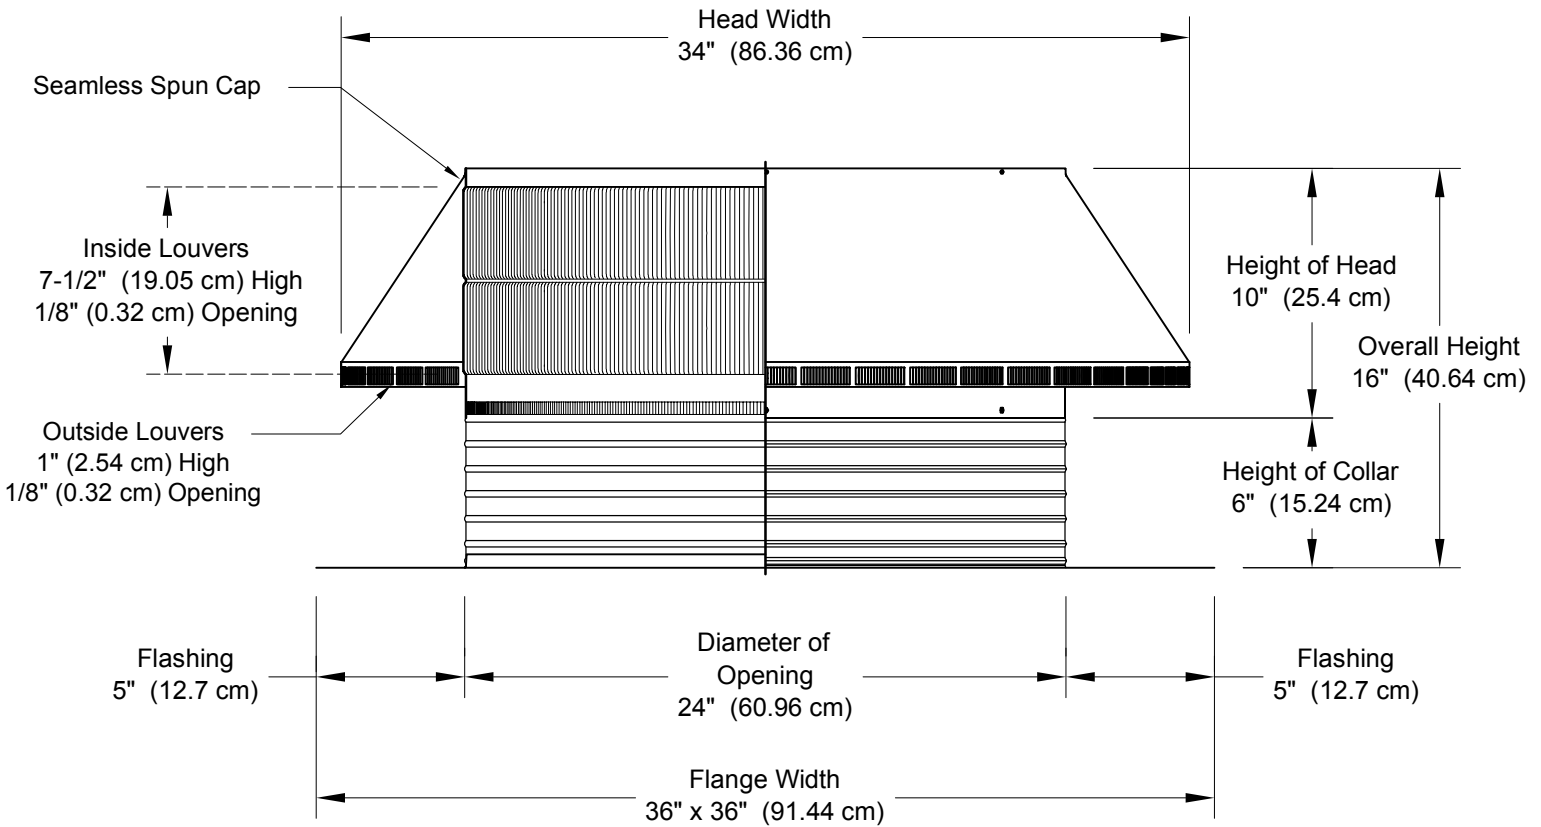

Pop Vent: Model PV-24-C6

24" Diameter with 6" Collar and Square Flange

- Reduces hot attic air in the summer
- Removes moisture out of the attic in the winter
- Tested to 200 mph
- Aluminum construction will never rust
- 5 year warranty

minimum pitch capacity	maximum pitch capacity	Weight lbs (kg)
0/12	12/12	15.4 (6.99)

Net Free Area		Application Per Square ft (meters)	
square inches (cm)	square foot (meters)		
452 (1,148.08)	3.14 (0.96)	1/150	1/300
		941 (286.82)	1,883 (573.94)