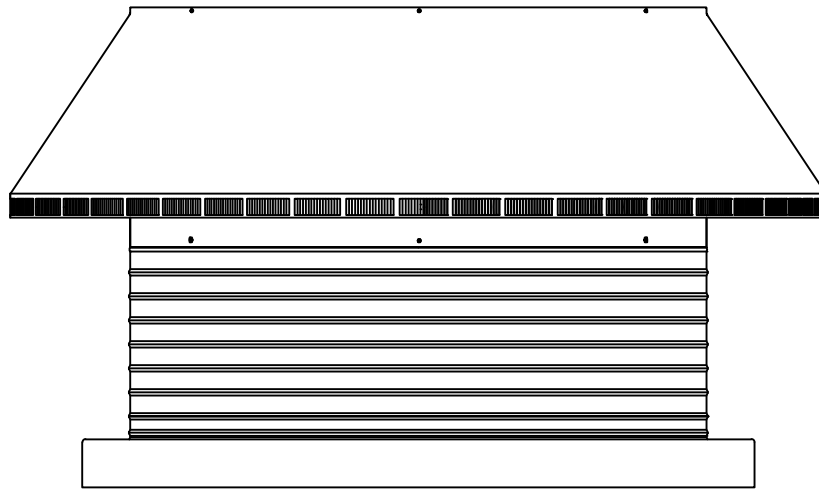

Pop Vent: Model PV-24-C8-CMF

24" Diameter with 8" Collar and Curb Mount Flange [CMF]

- Reduce hot attic air in the summer
- Remove moisture out of the attic in the winter
- Tested to 200 mph
- Aluminum construction will never rust
- 5 year warranty

Net free area		Application per. sq. ft. [meters]	
square inches [cm]	square foot [meters]	1/150	1/300
452 [1148]	3.14 [0.96]	941 [289.82]	1,883 [573.94]

Active Ventilation Products, Inc.

311 First Street, Newburgh, NY 12550-4857