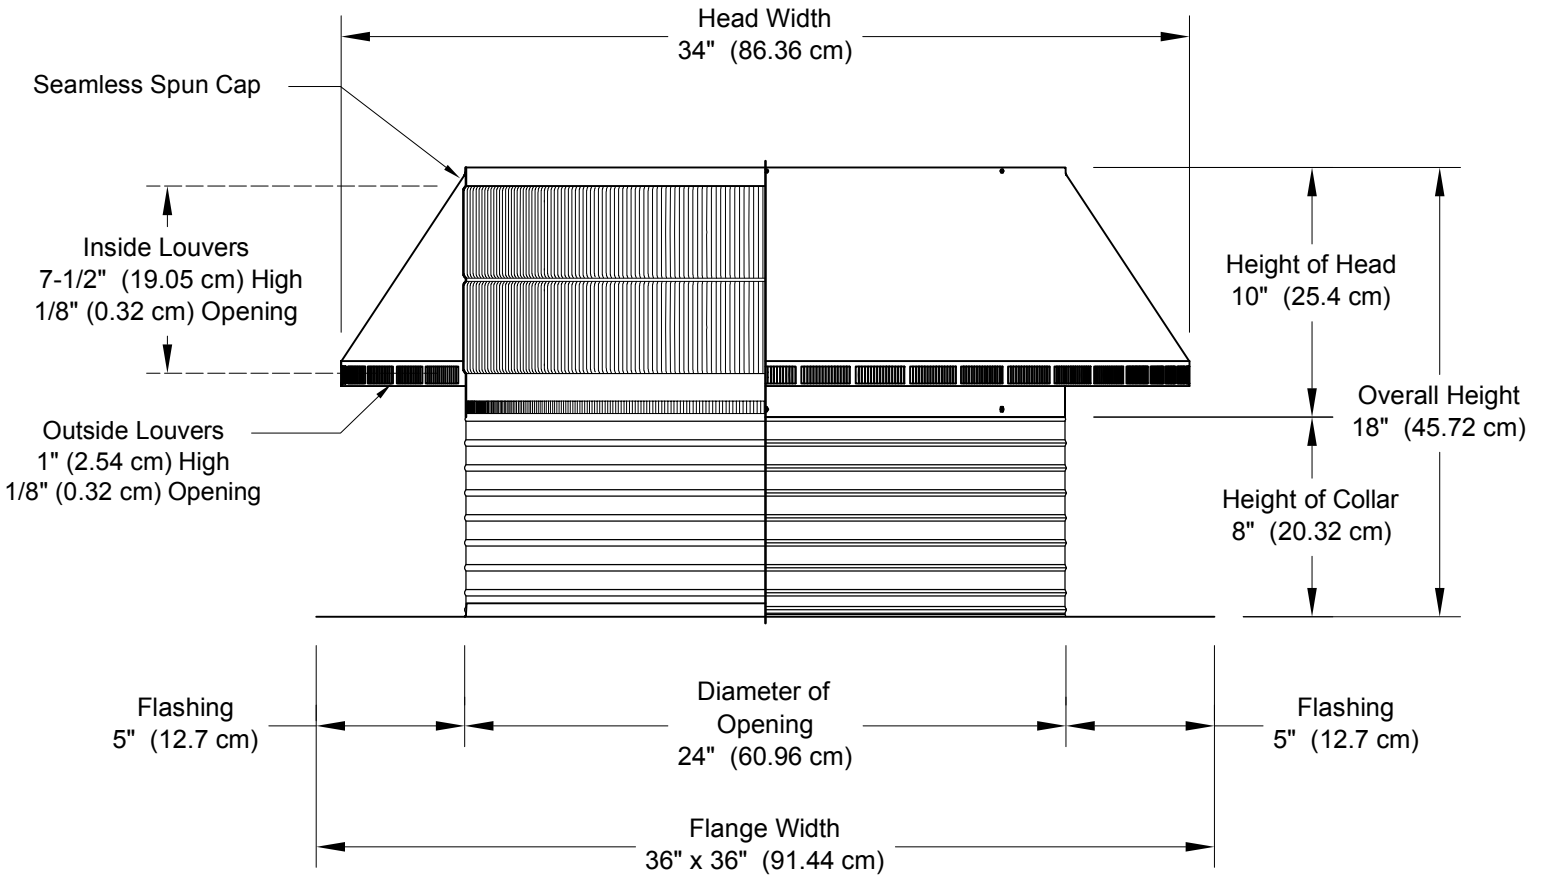

# Pop Vent: Model PV-24-C8

## 24" Diameter with 8" Collar and Square Flange

- Reduces hot attic air in the summer
- Removes moisture out of the attic in the winter
- Tested to 200 mph
- Aluminum construction will never rust
- 5 year warranty

minimum pitch capacity	maximum pitch capacity	Weight lbs (kg)
0/12	12/12	16.2 (7.35)

Net Free Area		Application Per Square ft (meters)	
square inches (cm)	square foot (meters)	1/150	1/300
452 (1,148.08)	3.14 (0.96)	941 (286.82)	1,883 (573.94)