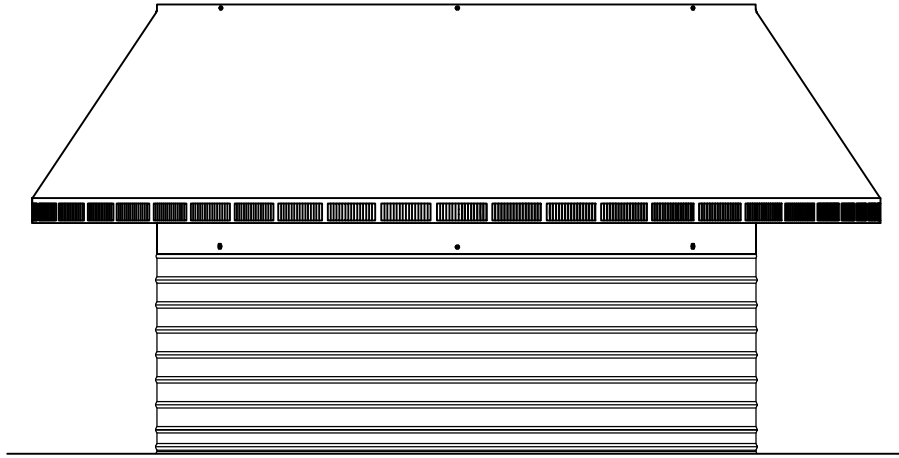

Pop Vent: Model PV-24-C8

24" Diameter with 8" Collar and Square Flange

- Reduces hot attic air in the summer
- Removes moisture out of the attic in the winter
- Tested to 200 mph
- Aluminum construction will never rust
- 5 year warranty

minimum pitch capacity	maximum pitch capacity	Weight lbs (kg)
0/12	12/12	16.2 (7.35)

Net Free Area		Application Per Square ft (meters)	
square inches (cm)	square foot (meters)	1/150	1/300
452 (1,148.08)	3.14 (0.96)	941 (286.82)	1,883 (573.94)