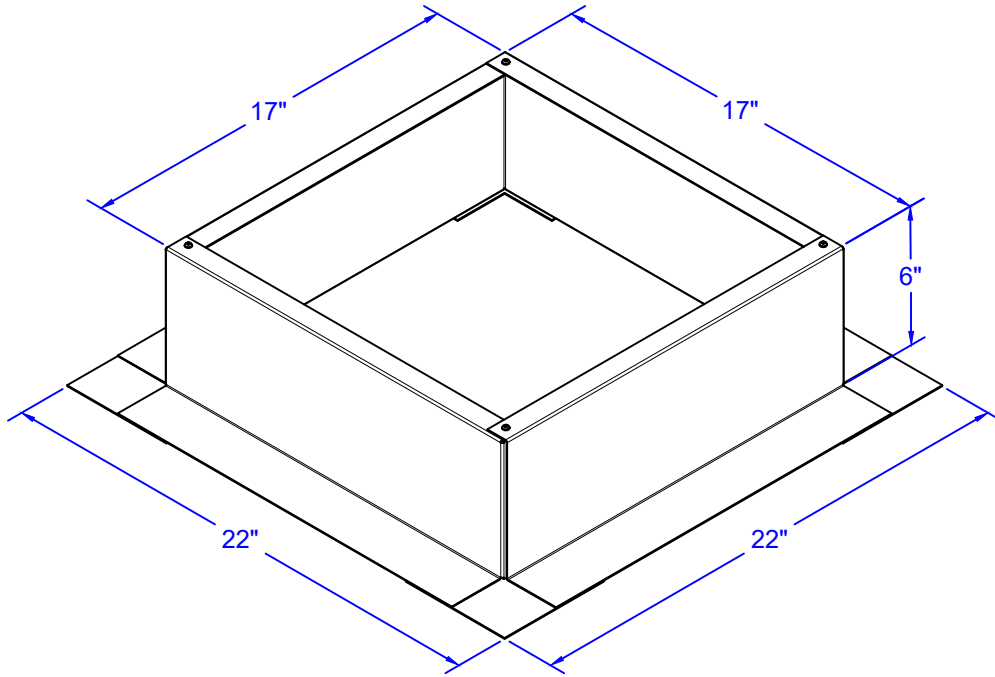

Active Ventilation Products, Inc.

Website: roofvents.com

Email: sales@roofvents.com

Specification Sheet

1/1/2023

Roof Curb Model: RC-14-H6 ID: 15" OD: 17"

- Aluminum Alloy 3003-H14
- Thickness = 0.040" ± 0.005
- Tolerance = ± .25 (1/4")