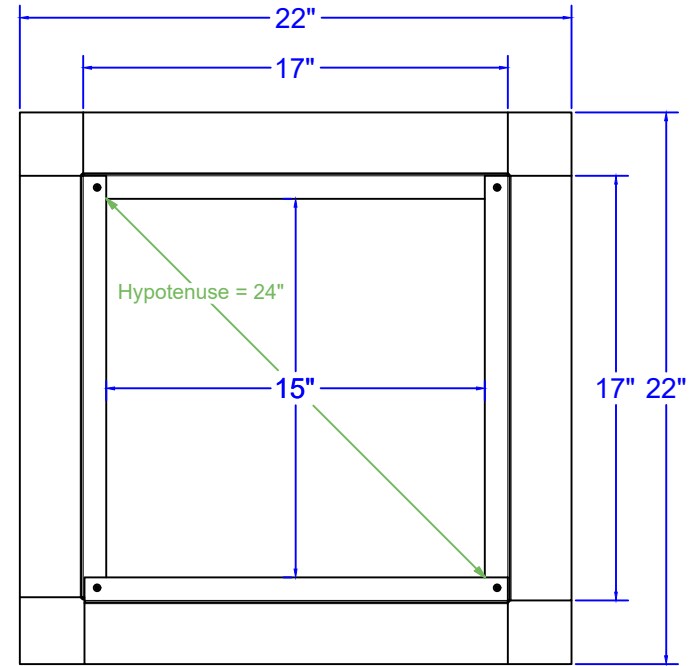

Active Ventilation Products, Inc.

Website: roofvents.com

Email: sales@roofvents.com

Specification Sheet

1/1/2023

Roof Curb Model: RC-14-H6 ID: 15" OD: 17"

- Aluminum Alloy 3003-H14
- Thickness = 0.040" ± 0.005
- Tolerance = ± .25 (1/4")