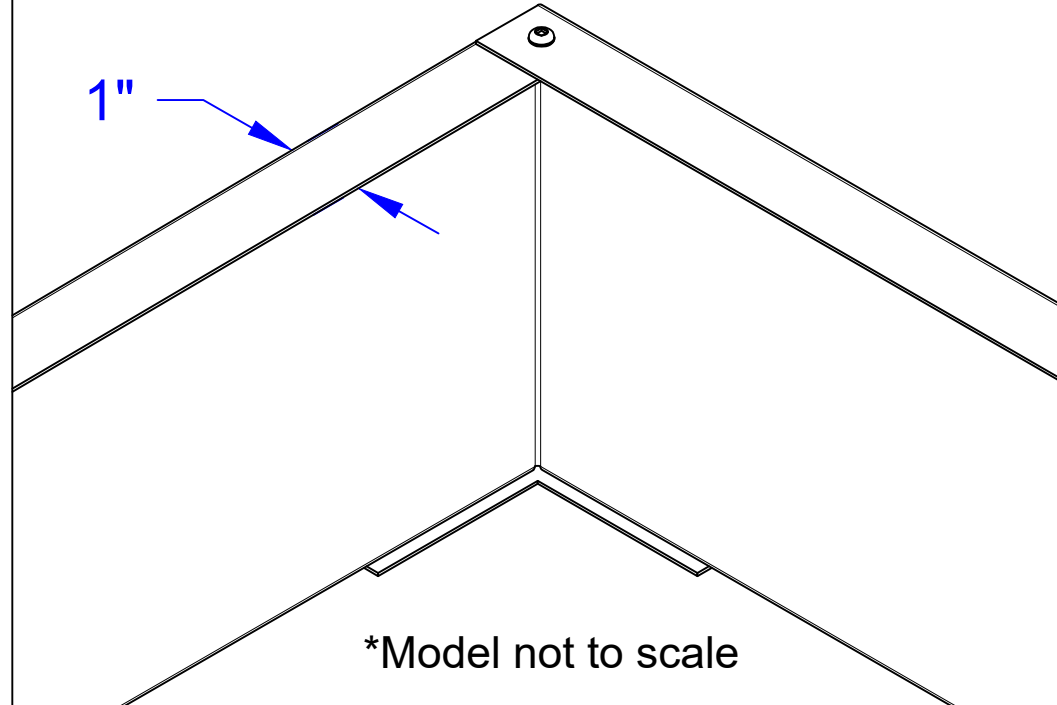

# Specification Sheet

9/6/2023

Insulated Roof Curb Model: RC-14-H8-Ins ID: 15" OD: 17"

- Aluminum Alloy 3003-H14
- Thickness = 0.040" ± 0.005
- Tolerance = ± .25 ( 1/4" )

\*Model not to scale