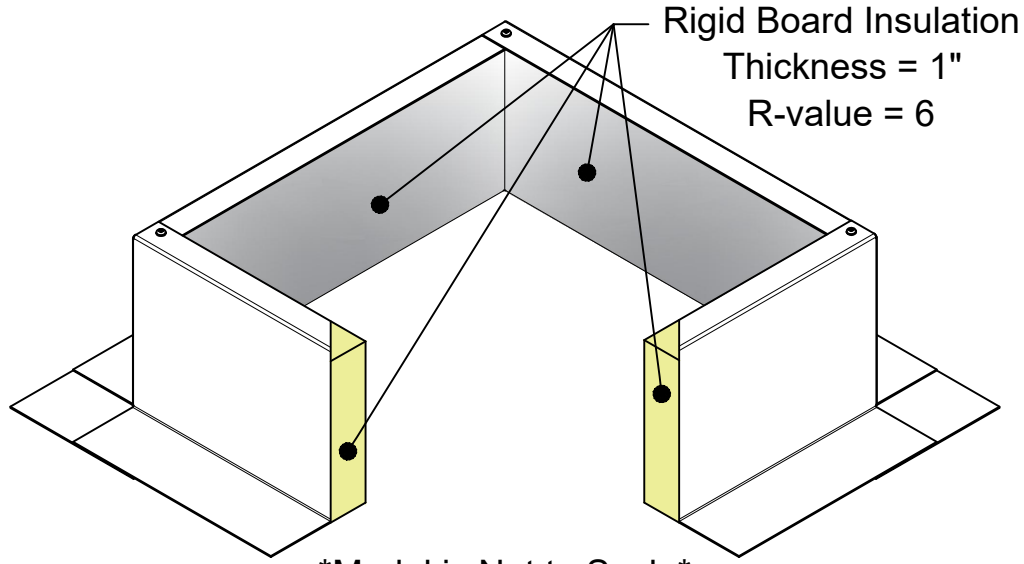

# Specification Sheet

1/1/2022

Insulated Roof Curb Model: RC-16-H6-Ins ID: 17" OD: 19"

- Aluminum Alloy 3003-H14
- Thickness = 0.040" ± 0.005
- Tolerance = ± .25 ( 1/4" )

\*Model is Not to Scale\*