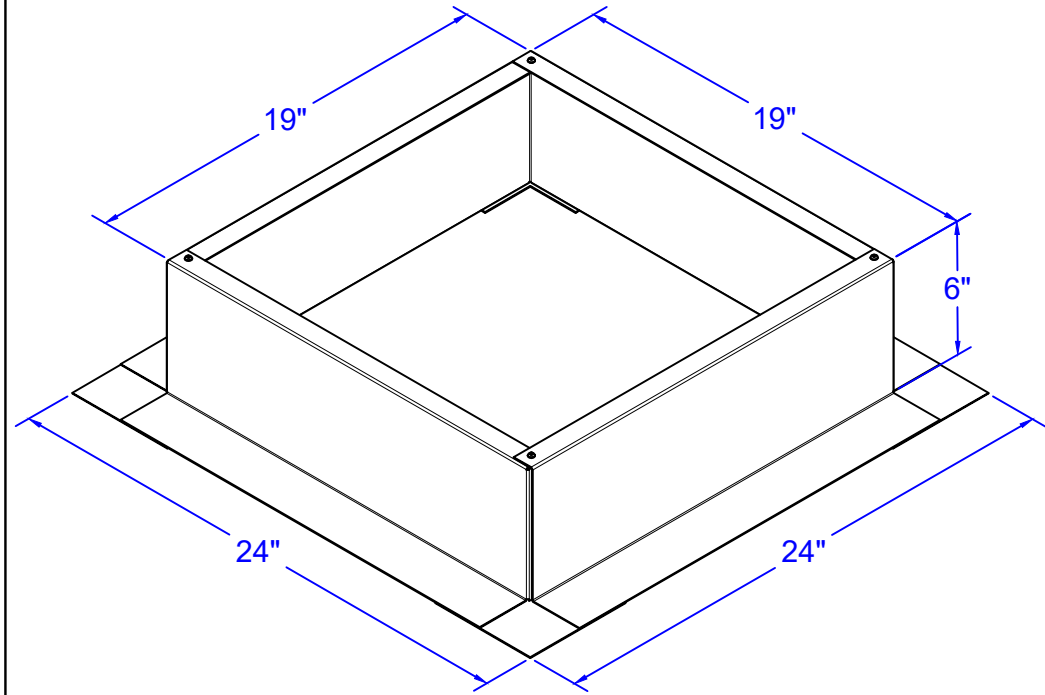

# Specification Sheet

1/1/2022

Insulated Roof Curb Model: RC-16-H6-Ins ID: 17" OD: 19"

- Aluminum Alloy 3003-H14
- Thickness = 0.040" ± 0.005
- Tolerance = ± .25 ( 1/4" )

\*Model is Not to Scale\*