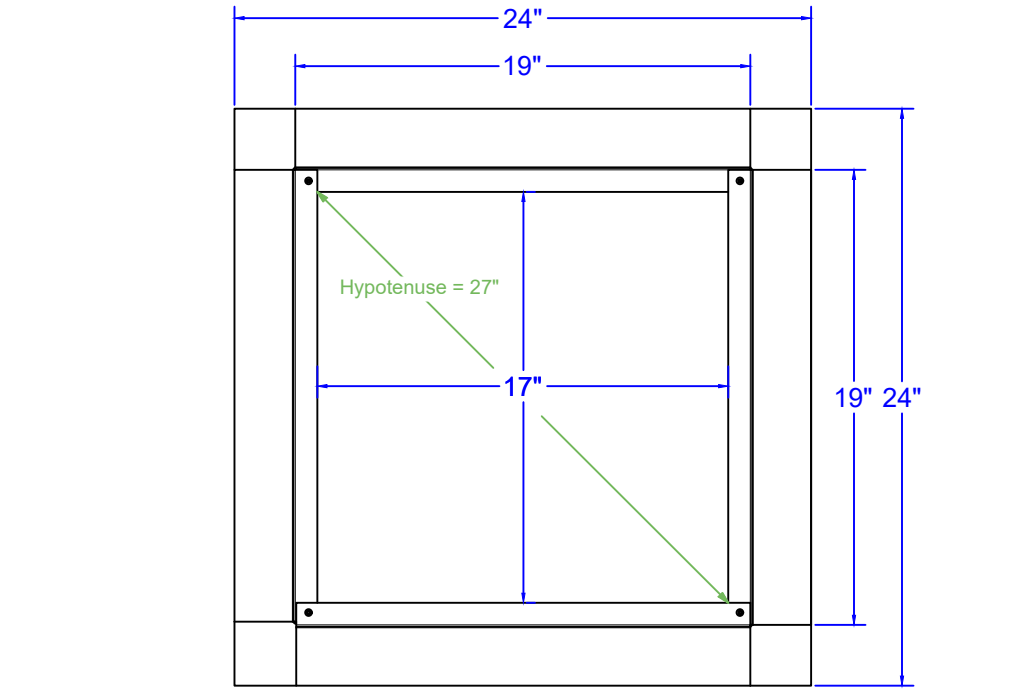

# Specification Sheet

1/1/2022

Insulated Roof Curb Model: RC-16-H6-Ins ID: 17" OD: 19"

- Aluminum Alloy 3003-H14
- Thickness = 0.040" ± 0.005
- Tolerance = ± .25 ( 1/4" )

\*Model is Not to Scale\*