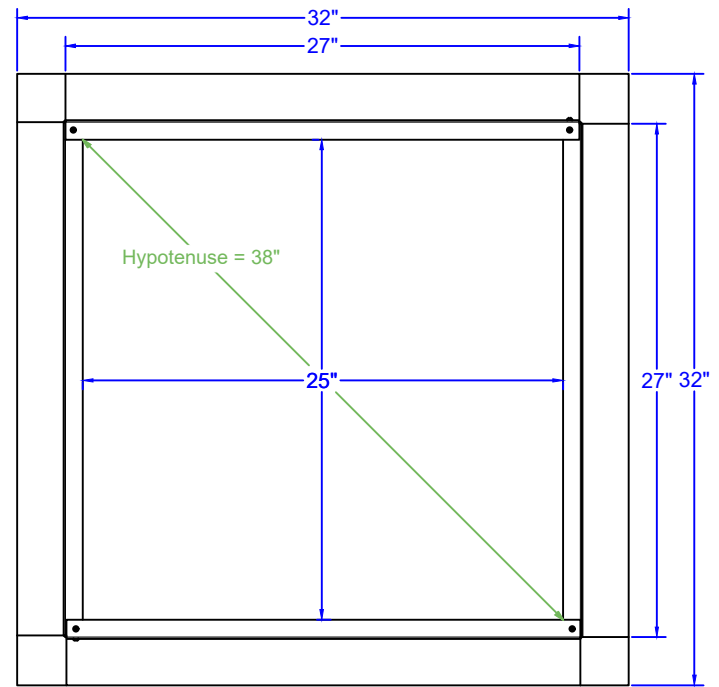

Active Ventilation Products, Inc.

Website: roofvents.com

Email: sales@roofvents.com

Specification Sheet

1/1/2023

Roof Curb Model: RC-24-H6 ID: 25" OD: 27"

- Aluminum Alloy 3003-H14
- Thickness = 0.040" ± 0.005
- Tolerance = ± .25 (1/4")