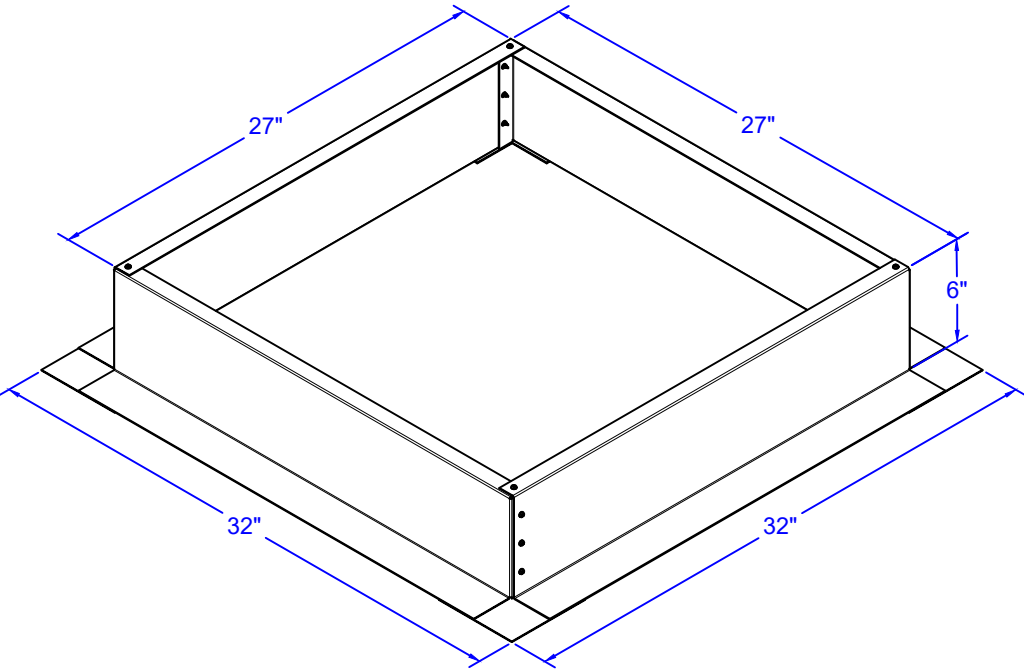

Active Ventilation Products, Inc.

Website: roofvents.com

Email: sales@roofvents.com

Specification Sheet

1/1/2023

Roof Curb Model: RC-24-H6 ID: 25" OD: 27"

- Aluminum Alloy 3003-H14
- Thickness = 0.040" ± 0.005
- Tolerance = ± .25 (1/4")