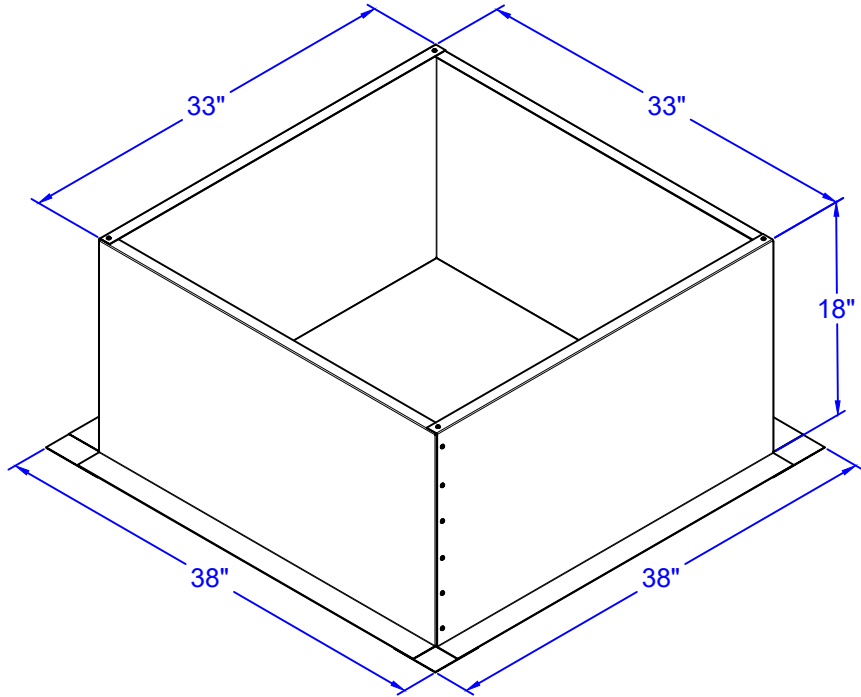

# Specification Sheet

1/1/2023

Insulated Roof Curb Model: RC-30-H18-Ins ID: 31" OD: 33"

- Aluminum Alloy 3003-H14
- Thickness = 0.040" ± 0.005
- Tolerance = ± .25 ( 1/4" )

\*Model is Not to Scale\*