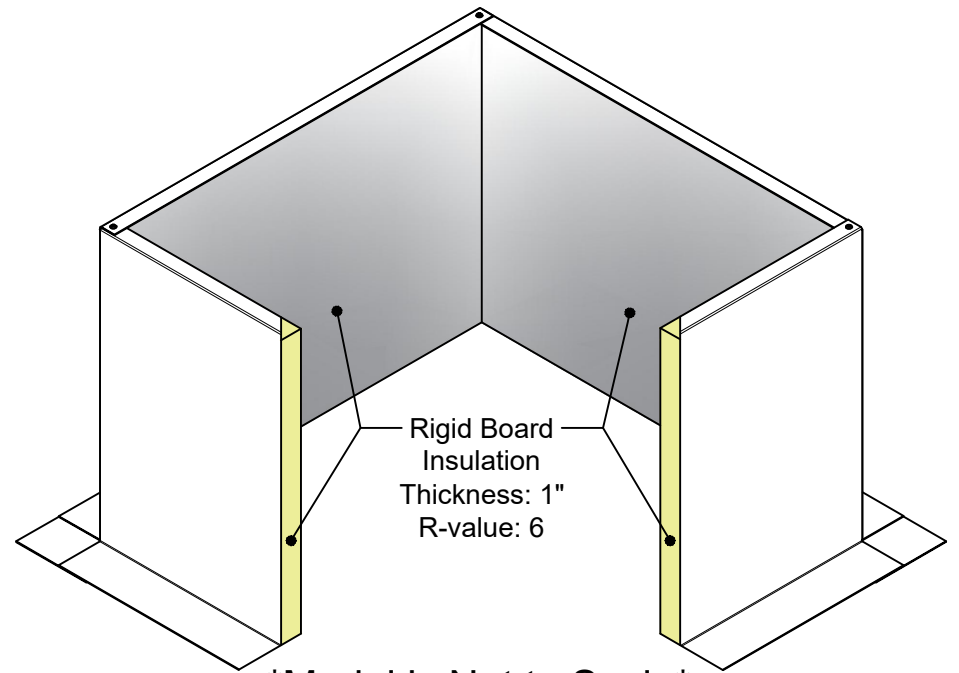

# Specification Sheet

1/1/2023

Insulated Roof Curb Model: RC-30-H18-Ins ID: 31" OD: 33"

- Aluminum Alloy 3003-H14
- Thickness = 0.040" ± 0.005
- Tolerance = ± .25 ( 1/4" )

\*Model is Not to Scale\*