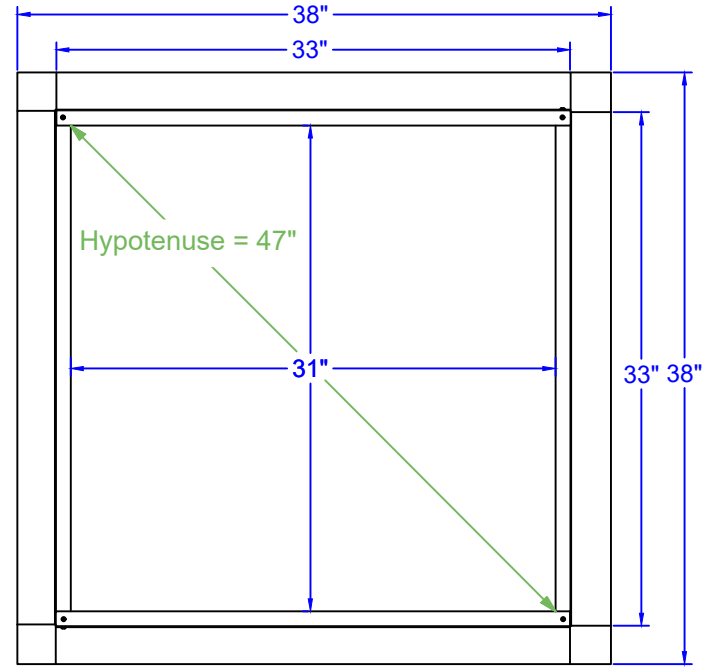

# Specification Sheet

1/1/2023

Insulated Roof Curb Model: RC-30-H18-Ins ID: 31" OD: 33"

- Aluminum Alloy 3003-H14
- Thickness = 0.040" ± 0.005
- Tolerance = ± .25 ( 1/4" )

\*Model is Not to Scale\*