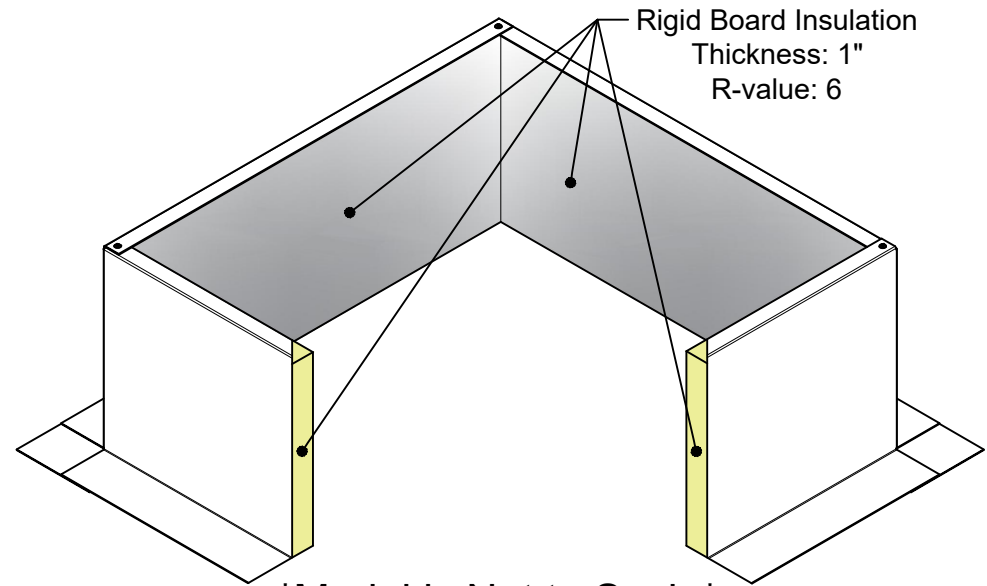

Active Ventilation Products, Inc.

Website: roofvents.com

Email: sales@roofvents.com

Specification Sheet

1/1/2023

Insulated Roof Curb Model: RC-42-H12-Ins ID: 43" OD: 45"

- Aluminum Alloy 3003-H14
- Thickness = 0.040" ± 0.005
- Tolerance = ± .25 (1/4")

Model is Not to Scale