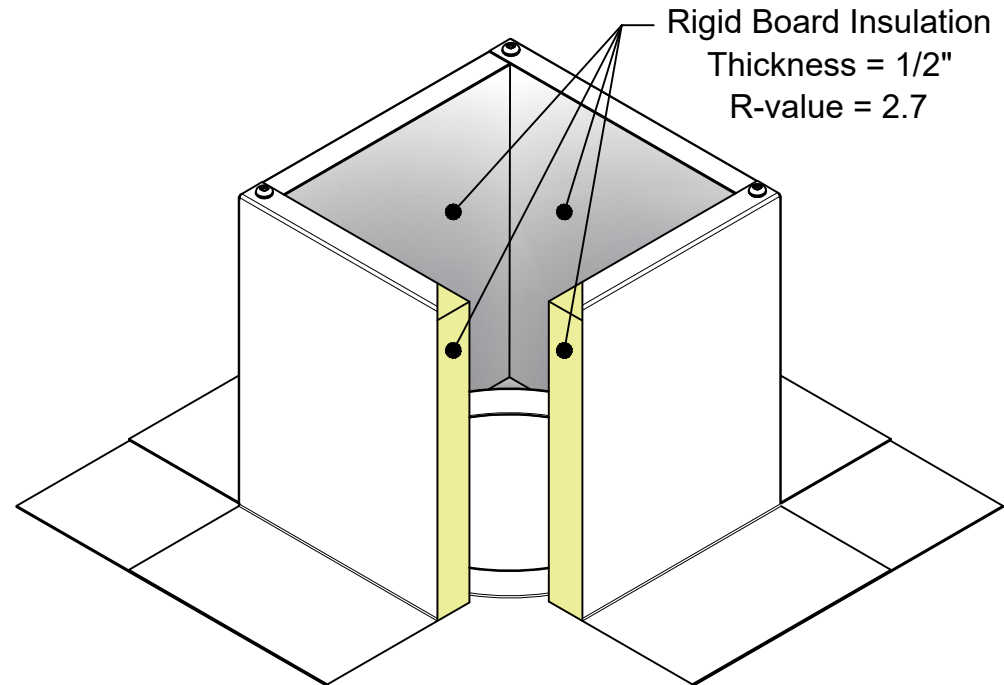

# Specification Sheet

1/1/2023

Insulated Roof Curb Model: RC-9-H6-Ins ID: 11" OD: 12"

- Aluminum Alloy 3003-H14
- Thickness = 0.025" ± 0.005
- Tolerance = ± .25 ( 1/4" )

\*Model is Not to Scale\*