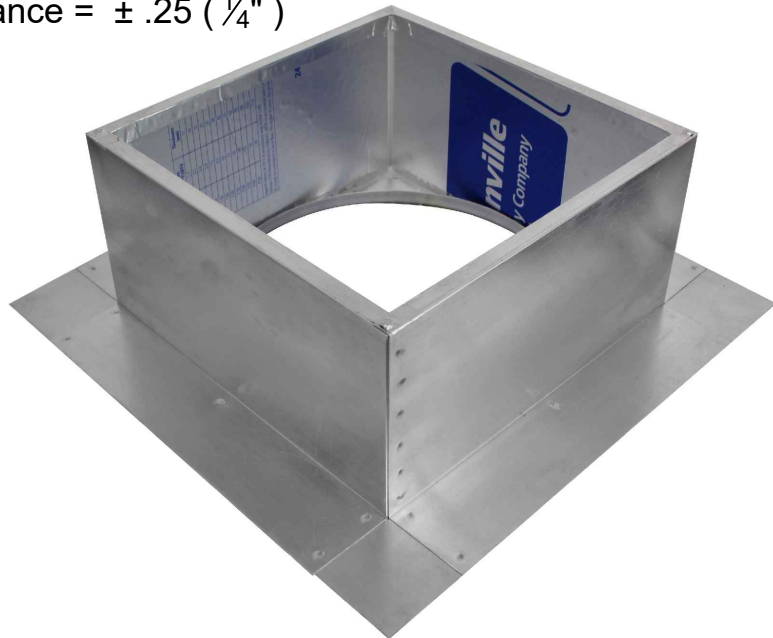

# Specification Sheet

1/1/2023

Insulated Roof Curb Model: RC-9-H6-Ins ID: 11" OD: 12"

- Aluminum Alloy 3003-H14
- Thickness = 0.025" ± 0.005
- Tolerance = ± .25 ( 1/4" )

\*Model is Not to Scale\*